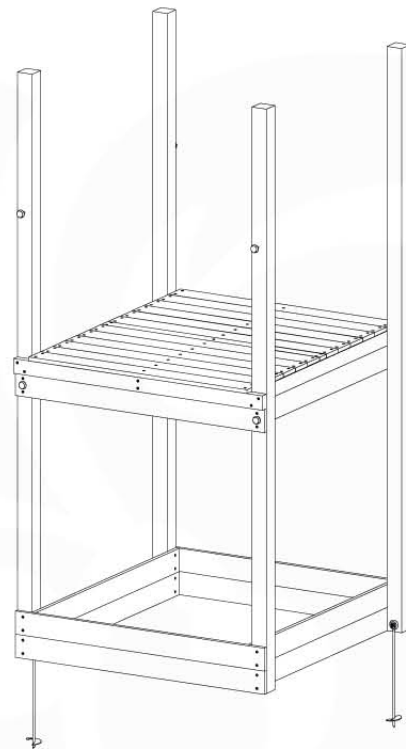

06 Playground Foundation

FD05

06-1

07 Base Tower

BT11

	PartNo	PartName	QTY.
Hardware pack	001_406	Stealth Screw 8x45	6
	001_417	Stealth Screw 8x80	4
	002_220	Gap Point Screw T25 - 5x45	118
	002_223	Gap Point Screw T25 - 5x80	20
	022_31x	bpc-base version 3	8
	022_84x	bpc cover	8
Other	007_001	Ground-anchor	2
Timber	A240	Post 70x70 L2400	4
	C114	Beam 1140 mm	5
	D100	Board 1000 mm	14
	D114	Board 1140 mm	12

Base Tower NL - P08 - BT11 - 15-10-2021 - v2.1

07-1

07-2

07-3

07-4

08 Balustrade (1x)

BL03

	PartNo	PartName	QTY.
Hardware Pack	002_220	Gap Point Screw T25 - 5x45	24
	002_223	Gap Point Screw T25 - 5x80	4
Timber	C114	Beam 1140 mm	1
	D65	Board 650 mm	6