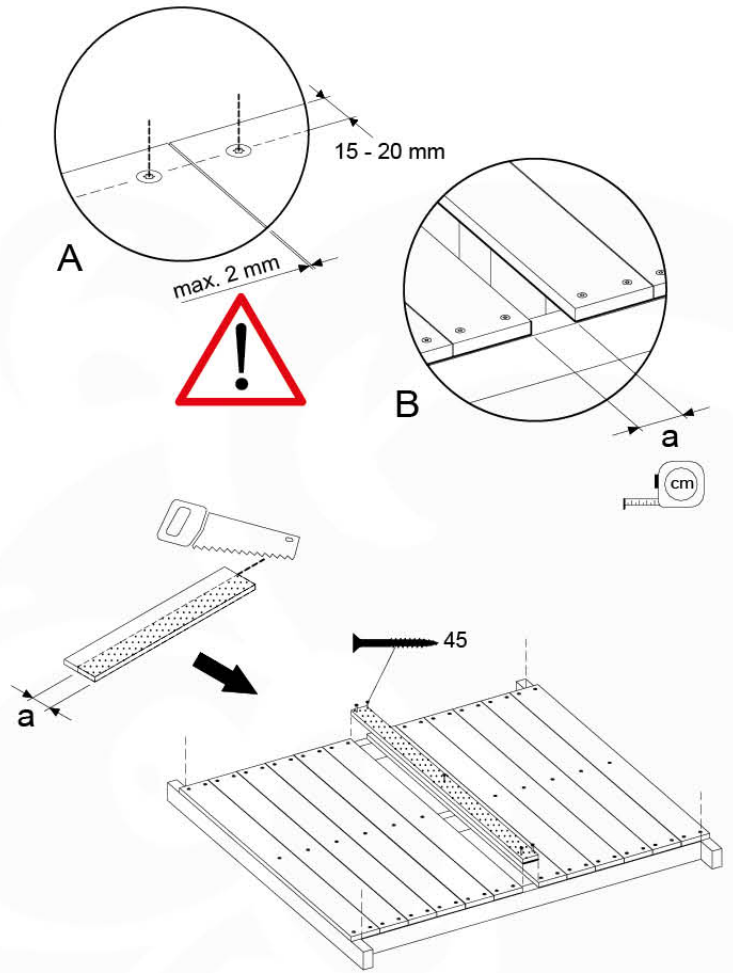

06 Playground Foundation

FD05

06-1

07 Base Tower

BT11

	PartNo	PartName	QTY.
Hardware pack	001_406	Stealth Screw 8x45	6
	001_417	Stealth Screw 8x80	4
	002_220	Gap Point Screw T25 - 5x45	118
	002_223	Gap Point Screw T25 - 5x80	20
	022_31x	bpc-base version 3	8
	022_84x	bpc cover	8
Other	007_001	Ground-anchor	2
Timber	A240	Post 70x70 L2400	4
	C114	Beam 1140 mm	5
	D100	Board 1000 mm	14
	D114	Board 1140 mm	12

Base Tower NL - P08 - BT11 - 15-10-2021 - v2.1

07-1

07-2

07-3

07-4

08 Balustrade (1x)

BL03

	PartNo	PartName	QTY.
Hardware Pack	002_220	Gap Point Screw T25 - 5x45	24
	002_223	Gap Point Screw T25 - 5x80	4
Timber	C114	Beam 1140 mm	1
	D65	Board 650 mm	6