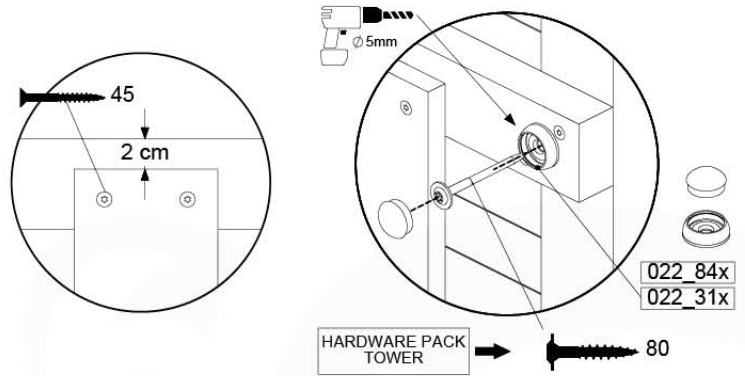

09-1

10 Roof

Club

Castle