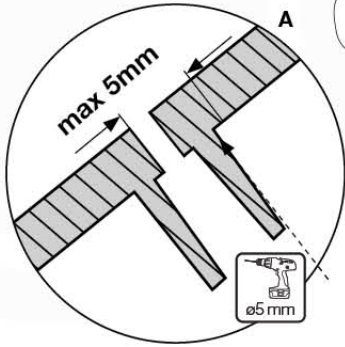

17-6

18 Firemans Pole

FP07

	PartNo	PartName	QTY.
Hardware Pack(s)	001_103	M8 Washer Head Screw 40mm	2
	002_220	Gap Point Screw T25 - 5x45	8
	002_223	Gap Point Screw T25 - 5x80	8
	003_010	M8 spring lock washer	2
	003_040	M8 Washer	2
	004_052	M8 Drive-in Nut 30mm	2
	004_054	M8 Drive-in Nut 45mm	2
	022_31x	bpc-base version 3	2
	022_84x	bpc cover	2
Other	102_915	Fireman's Pole	1
Timber	C70	Beam 700 mm	1
	C114	Beam 1140 mm	1
	D65	Board 650 mm	2