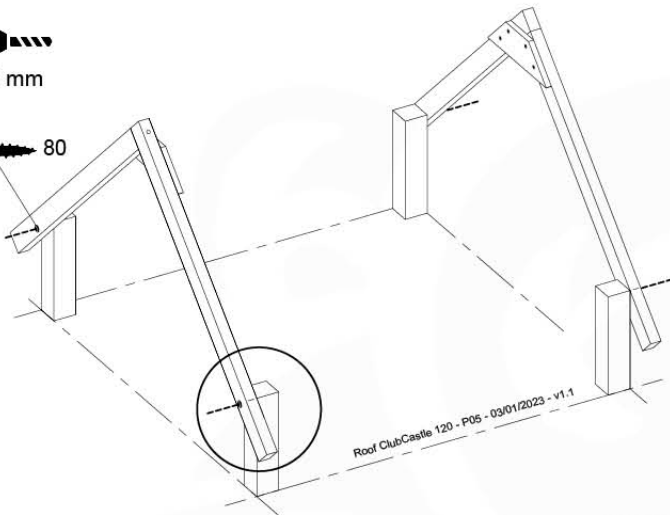

11-2

Roof ClubCastle 120 - P05 - 03/01/2023 - v1.1