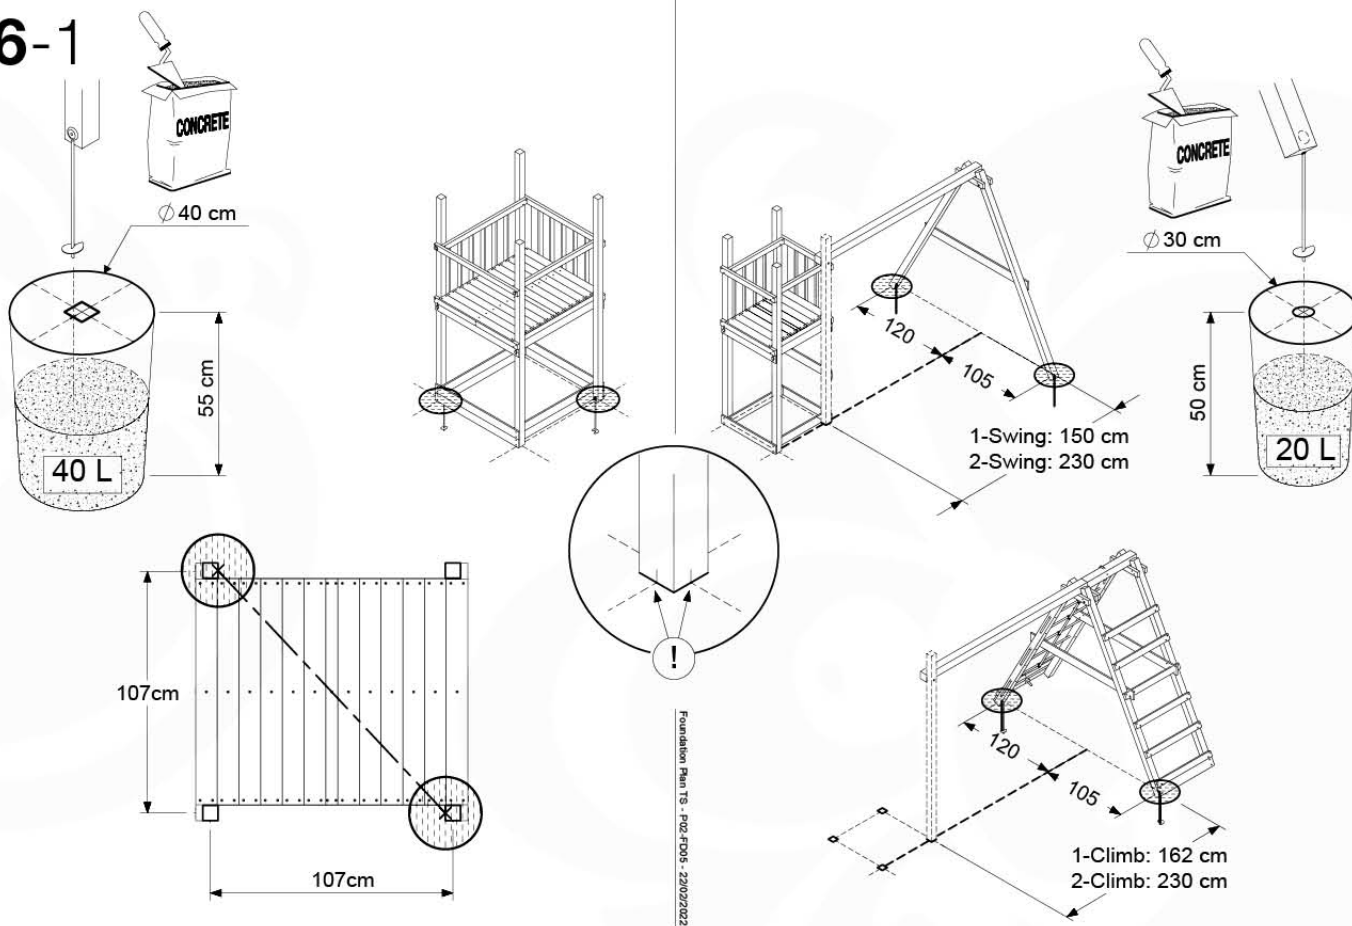

06 Playground Foundation

FD05

06-1

07 Base Tower

BT11

	PartNo	PartName	QTY.
Hardware pack	001_406	Stealth Screw 8x45	6
	001_417	Stealth Screw 8x80	4
	002_220	Gap Point Screw T25 - 5x45	118
	002_223	Gap Point Screw T25 - 5x80	20
	022_31x	bpc-base version 3	8
	022_84x	bpc cover	8
Other	007_001	Ground-anchor	2
Timber	A240	Post 70x70 L2400	4
	C114	Beam 1140 mm	5
	D100	Board 1000 mm	14
	D114	Board 1140 mm	12