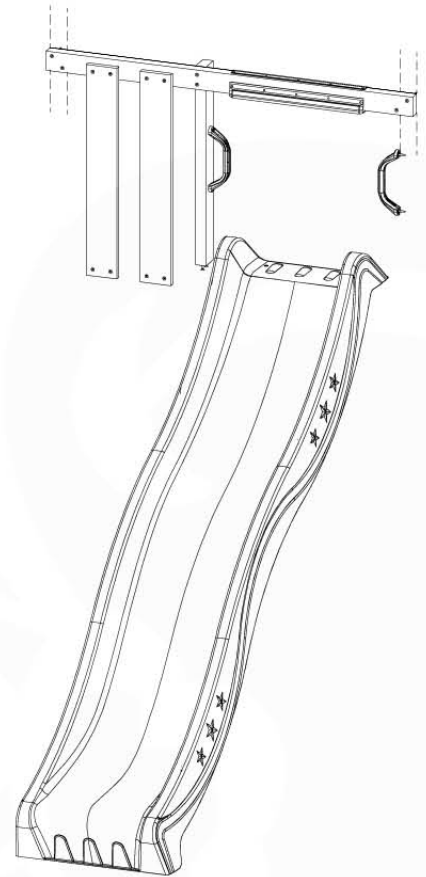

17 Slide Set

SL09

	PartNo	PartName	QTY.
Hardware Pack	000_101	Nail Pan Head	10
	002_220	Gap Point Screw T25 - 5x45	8
	002_223	Gap Point Screw T25 - 5x80	8
	002_308	Gap Point Screw T25 - 5x20	2
Other	120_102	Handgrip set (complete 2x)	1
	123_200	Bumperpad	1
	324_xxx 334_xxx	Wavy Star Slide XL 2200 mm / Wavy Star Slide XXL 2650 mm	1
Timber	C114	Beam 1140 mm	1
	C70	Beam 700 mm	1
	D65	Board 650 mm	2