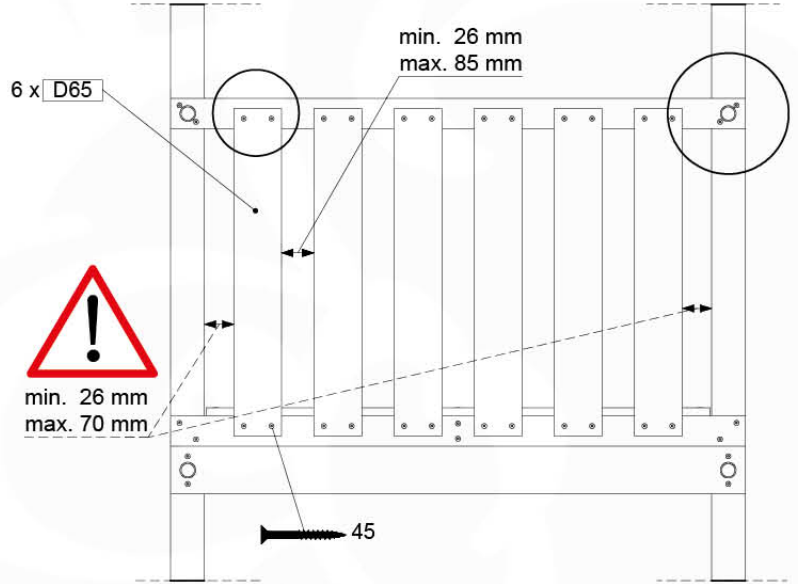

09-1

10 Roof

Club

Castle