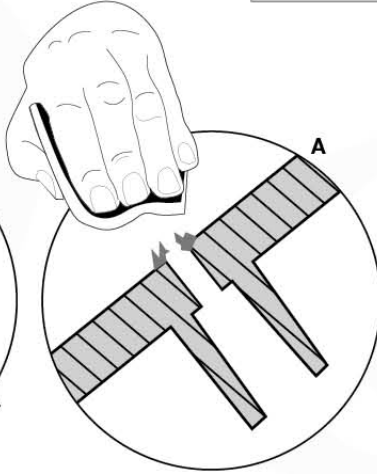

17-6

18 Firemans Pole

FP07

	PartNo	PartName	QTY.
Hardware Pack(s)	001_103	M8 Washer Head Screw 40mm	2
	002_220	Gap Point Screw T25 - 5x45	8
	002_223	Gap Point Screw T25 - 5x80	8
	003_010	M8 spring lock washer	2
	003_040	M8 Washer	2
	004_052	M8 Drive-in Nut 30mm	2
	004_054	M8 Drive-in Nut 45mm	2
	022_31x	bpc-base version 3	2
	022_84x	bpc cover	2
Other	102_915	Fireman's Pole	1
Timber	C70	Beam 700 mm	1
	C114	Beam 1140 mm	1
	D65	Board 650 mm	2