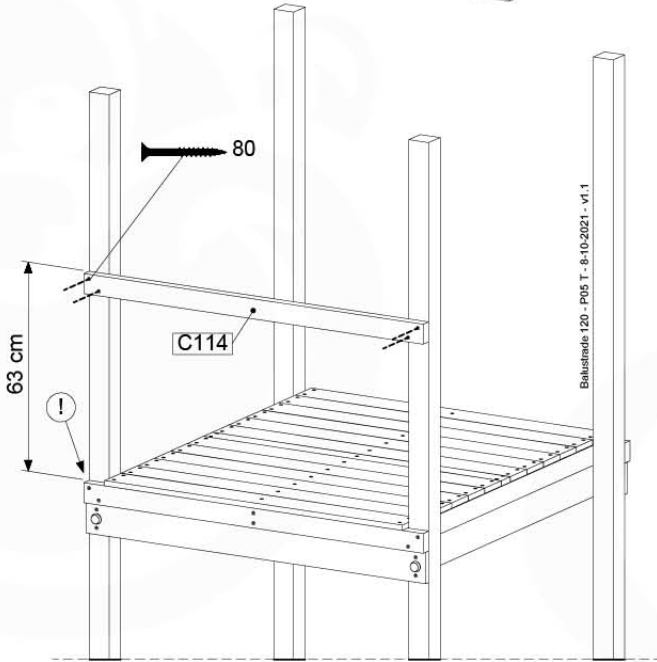

09-1

10 Roof

Club

Castle