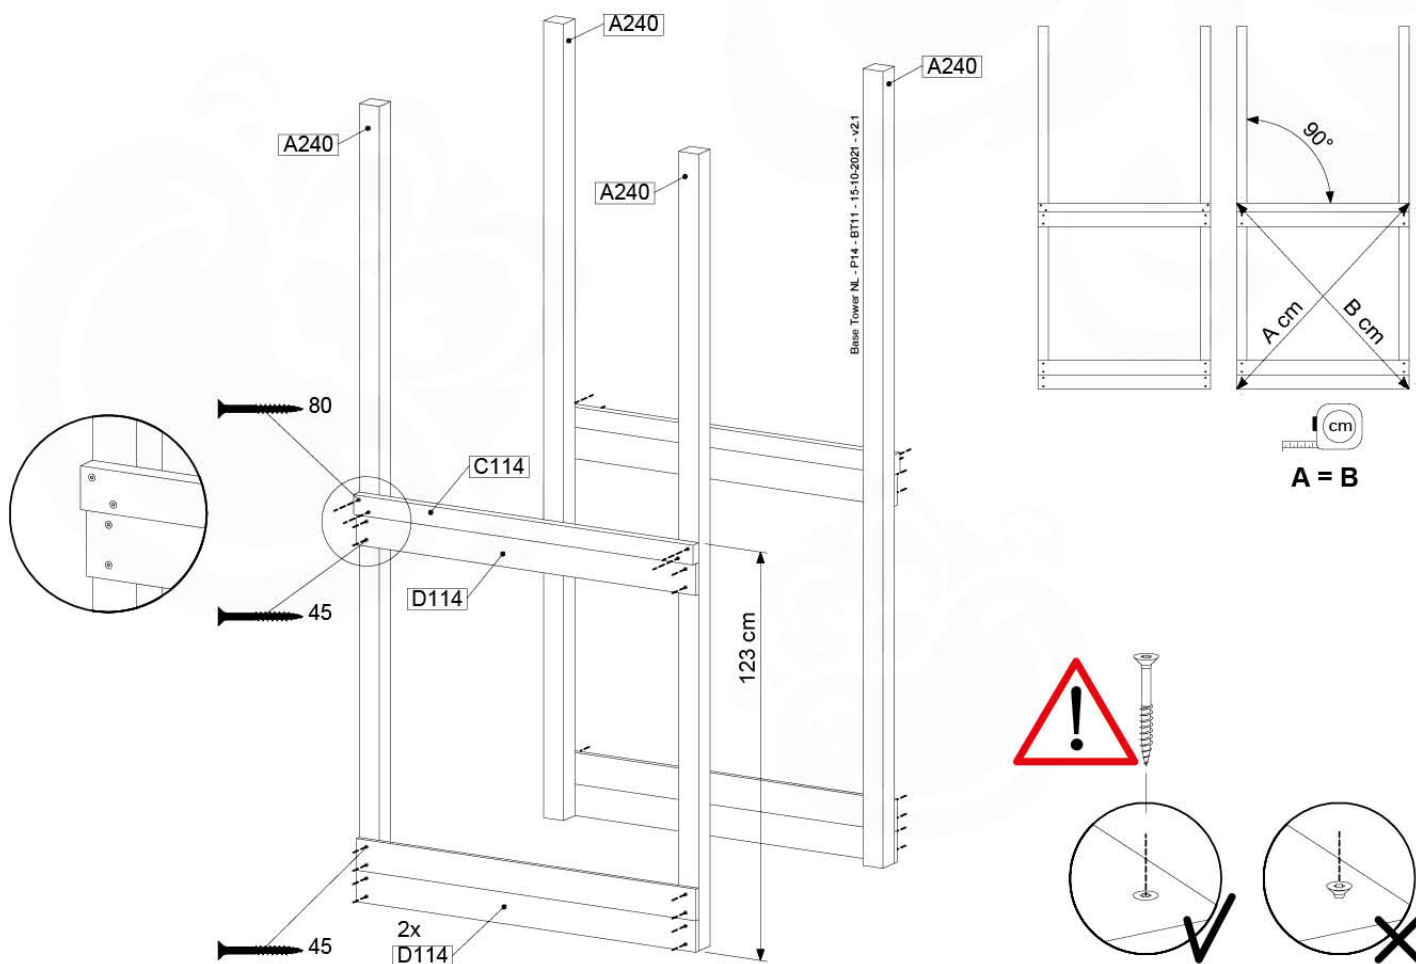

07 Base Tower

BT11

	PartNo	PartName	QTY.
Hardware pack	001_406	Stealth Screw 8x45	6
	001_417	Stealth Screw 8x80	4
	002_220	Gap Point Screw T25 - 5x45	118
	002_223	Gap Point Screw T25 - 5x80	20
	022_31x	bpc-base version 3	8
	022_84x	bpc cover	8
Other	007_001	Ground-anchor	2
Timber	A240	Post 70x70 L2400	4
	C114	Beam 1140 mm	5
	D100	Board 1000 mm	14
	D114	Board 1140 mm	12

Base Tower NL - P08 - BT11 - 15-10-2021 - v2.1

07-1