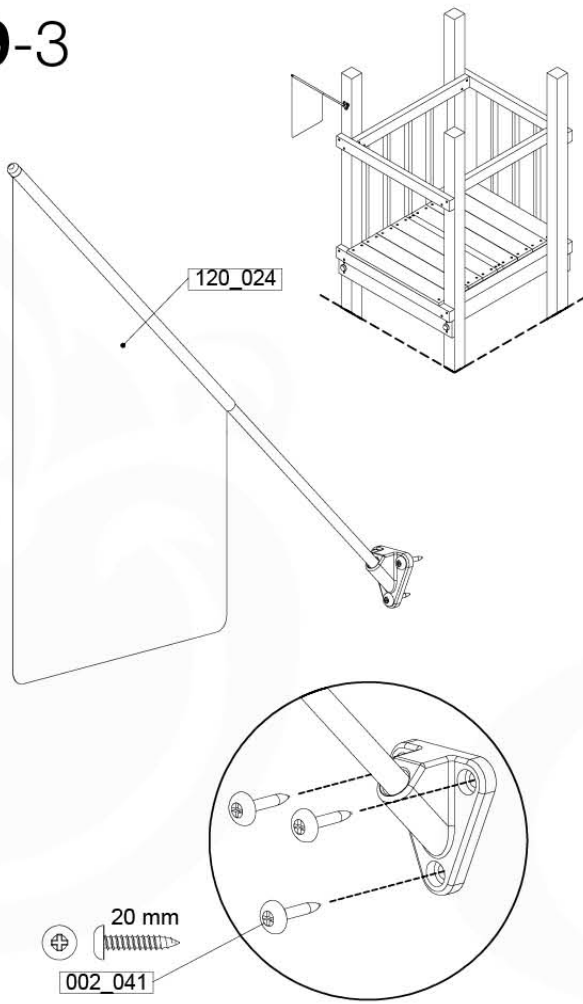

SlideFP 115 x Beelinde - P33 FPTR - 11-2-2022 -v2

18-1

18-2

19 Accessories

AC01

(194_119)

	PartNo	PartName	QTY.
Hardware Pack 100_617	001_406	Stealth Screw 8x45	1
	002_041	Dome head screw 4.5 x 20 mm	3
	002_042	Dome head screw 3.5 x 13mm	4
	002_219	Gap Point Screw T25 - 5x30	2
Other	022_300	Steering Wheel	1
	022_800	Rail P/T 105	1
	022_910	Sandpad	1
	103_901	Logo ID Plate	1
	104_107	Tool Set Climbing Units	1
	120_024	Tower Flag	1
	122_302	Telescope	1

Accessory set - P02 - 28-9-2021 - 14

19-1

19-2

Accessory set - P03 - 28-9-2021 - 14

19-3

19-4

Accessoire set - P04 - 29-9-2021 - v4

19-5