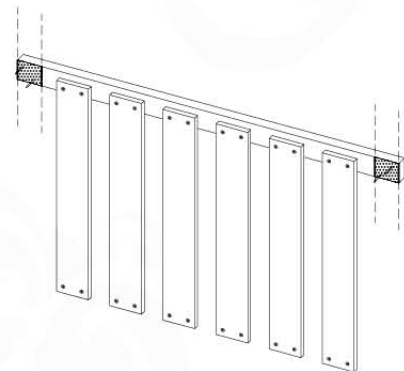

06 Playground Foundation

FD05

06-1

07 Base Tower

BT11

	PartNo	PartName	QTY.
Hardware pack	001_406	Stealth Screw 8x45	6
	001_417	Stealth Screw 8x80	4
	002_220	Gap Point Screw T25 - 5x45	118
	002_223	Gap Point Screw T25 - 5x80	20
	022_31x	bpc-base version 3	8
	022_84x	bpc cover	8
Other	007_001	Ground-anchor	2
Timber	A240	Post 70x70 L2400	4
	C114	Beam 1140 mm	5
	D100	Board 1000 mm	14
	D114	Board 1140 mm	12

Base Tower NL - P08 - BT11 - 15-10-2021 - v2.1

07-1

07-2

07-3

07-4

08 Balustrade (1x)

BL03

	PartNo	PartName	QTY.
Hardware Pack	002_220	Gap Point Screw T25 - 5x45	24
	002_223	Gap Point Screw T25 - 5x80	4
Timber	C114	Beam 1140 mm	1
	D65	Board 650 mm	6