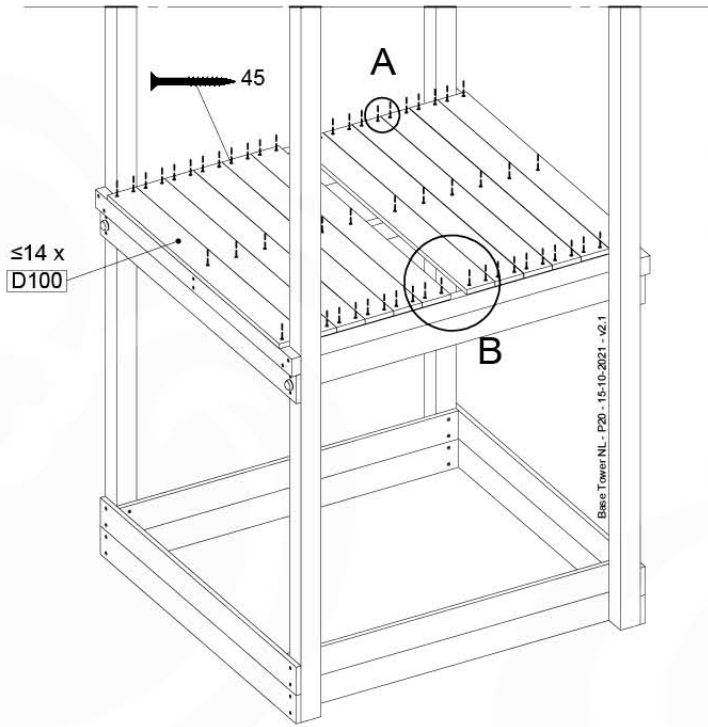

06 Playground Foundation

FD05

06-1

07 Base Tower

BT11

	PartNo	PartName	QTY.
Hardware pack	001_406	Stealth Screw 8x45	6
	001_417	Stealth Screw 8x80	4
	002_220	Gap Point Screw T25 - 5x45	118
	002_223	Gap Point Screw T25 - 5x80	20
	022_31x	bpc-base version 3	8
	022_84x	bpc cover	8
Other	007_001	Ground-anchor	2
Timber	A240	Post 70x70 L2400	4
	C114	Beam 1140 mm	5
	D100	Board 1000 mm	14
	D114	Board 1140 mm	12

Base Tower NL - P08 - BT11 - 15-10-2021 - v2.1

07-1

07-2

07-3

07-4

08 Balustrade (1x)

BL03

	PartNo	PartName	QTY.
Hardware Pack	002_220	Gap Point Screw T25 - 5x45	24
	002_223	Gap Point Screw T25 - 5x80	4
Timber	C114	Beam 1140 mm	1
	D65	Board 650 mm	6