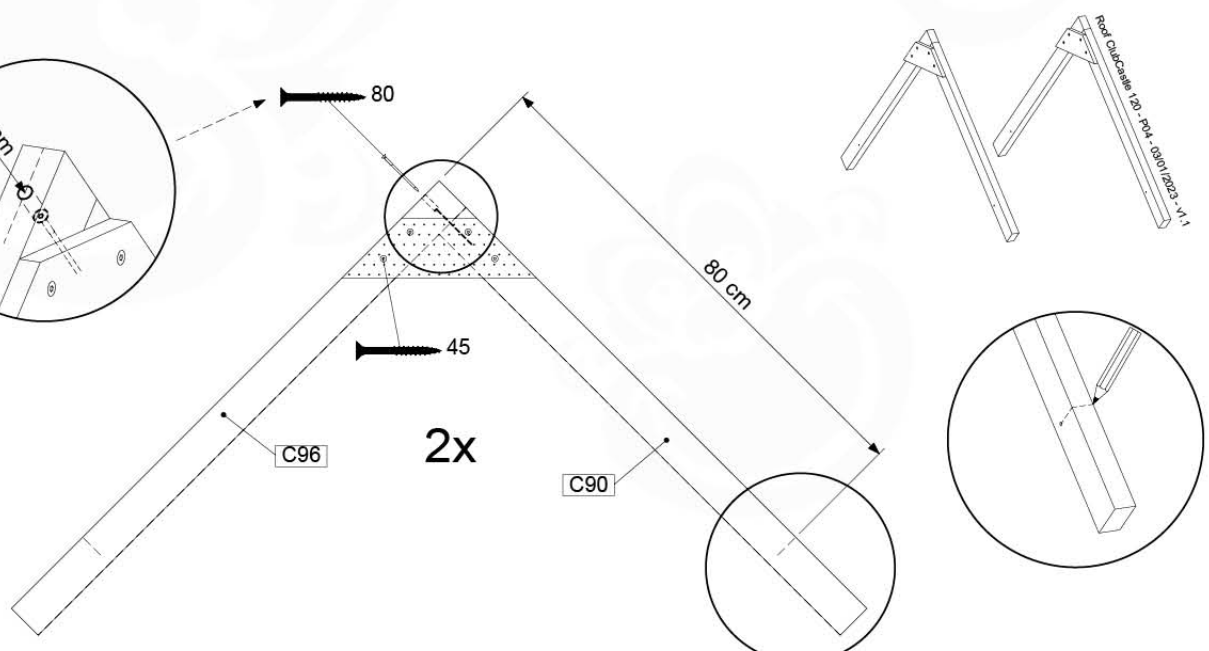

11 Roof Club

RF08

AP 194_308 / RF

	PartNo	PartName	QTY.
Hardware Pack	001_417	Stealth Screw 8x80	4
	002_220	Gap Point Screw T25 - 5x45	100
	002_223	Gap Point Screw T25 - 5x80	8
Timber	C96	Beam 960 mm	2
	D65	Board 650 mm	1
	D127	Board 1270 mm	18-24
	C90	Beam 900 mm	2

11-1