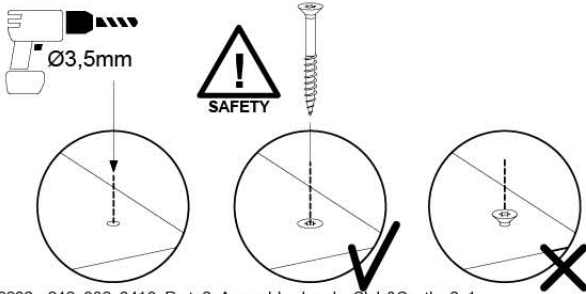

09-1

10 Roof

Club

Castle