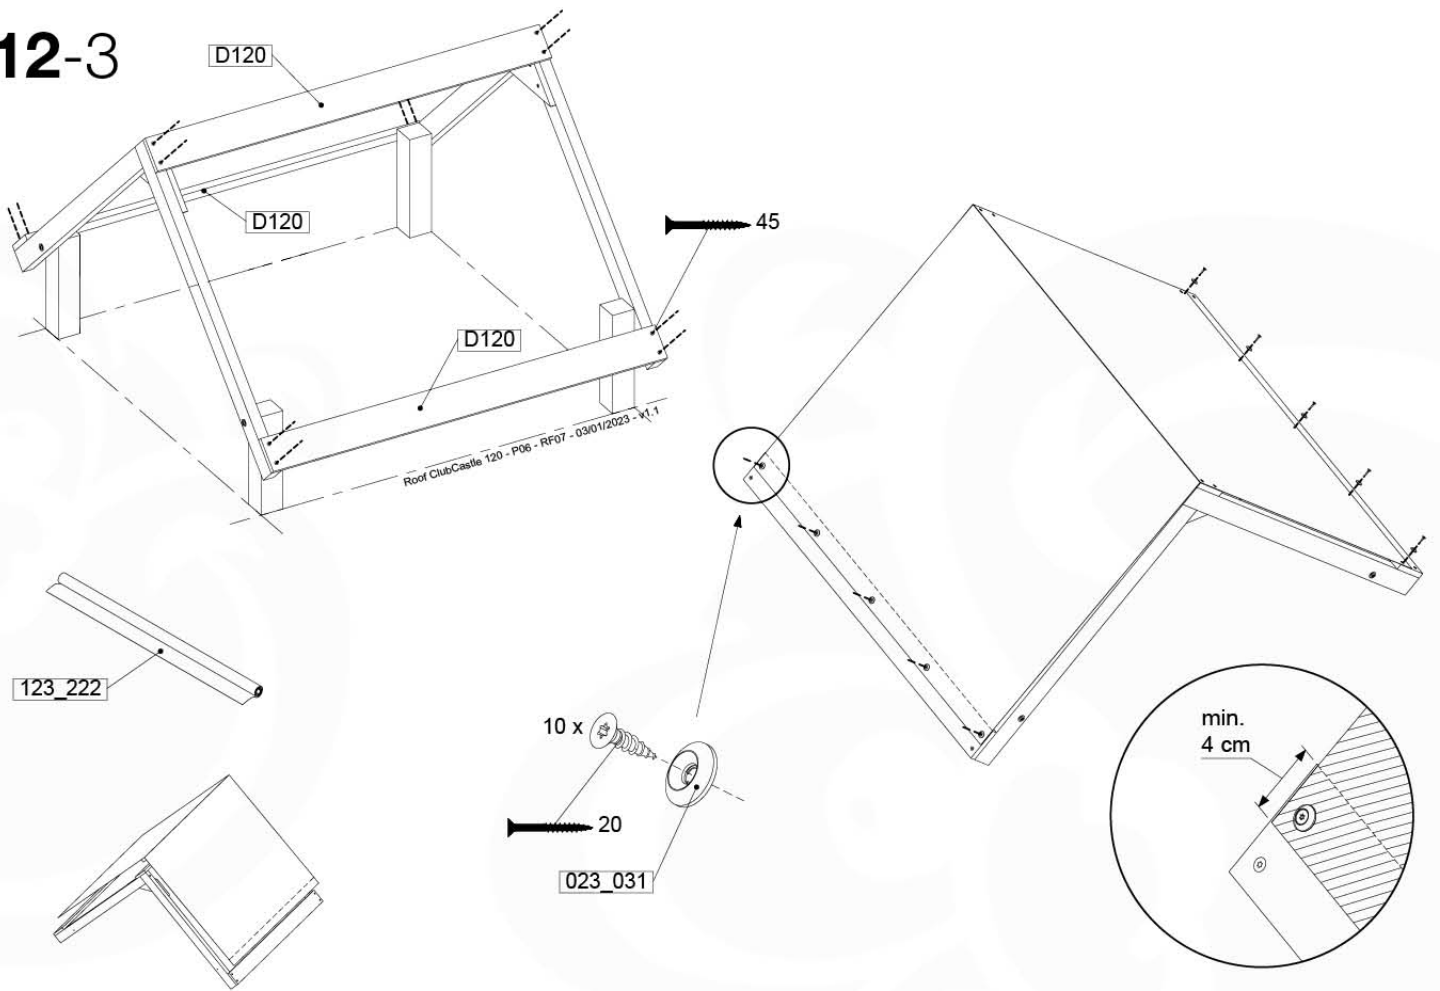

Roof ClubCastle 120 - P02 - RF07 - 03/01/2023 - v1.1

12-1

12-2

12-3

13 Ladder

LA11

	PartNo	PartName	QTY.
Hardware Pack	001_404	Stealth Screw 8x30	4
	002_219	Gap Point Screw T25 - 5x30	4
	002_220	Gap Point Screw T25 - 5x45	14
	002_223	Gap Point Screw T25 - 5x80	8
Other	005_03x	Ladder Rung Y/B/G/R	3
	005_522	Connection Bracket Mini Market	2
	022_835	Rung Cap	6
	120_102	Handgrip set (complete 2x)	1
Timber	C70	Beam 700 mm	1
	C114	Beam 1140 mm	1
	C130	Beam 1300 mm	2
	D65	Board 650 mm	2