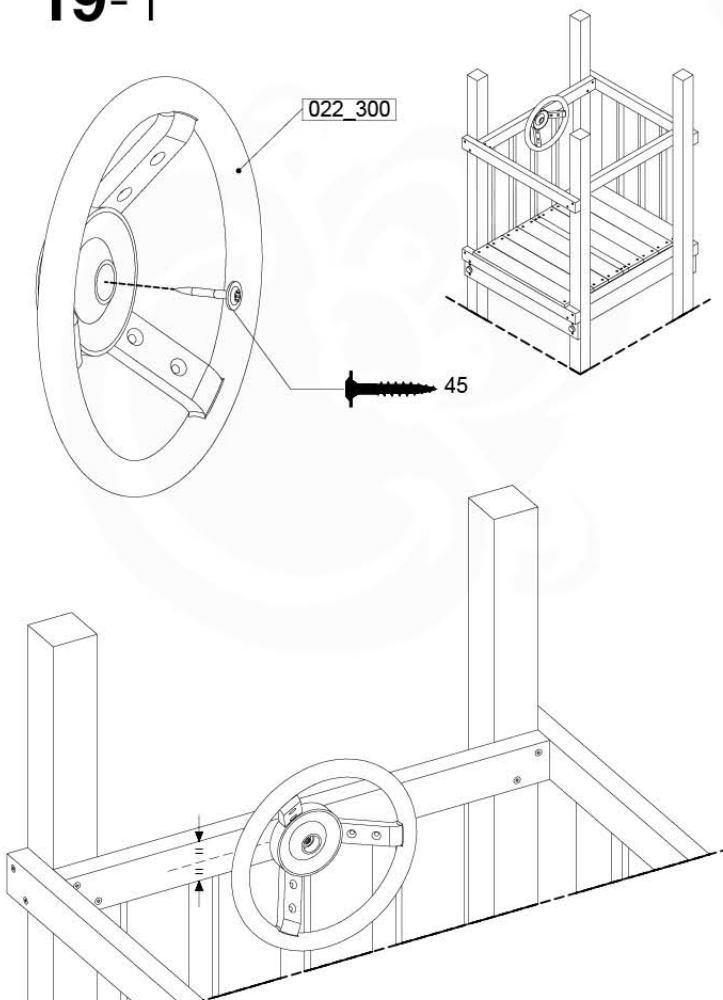

19 Accessories

AC01

(194_119)

	PartNo	PartName	QTY.
Hardware Pack 100_617	001_406	Stealth Screw 8x45	1
	002_041	Dome head screw 4.5 x 20 mm	3
	002_042	Dome head screw 3.5 x 13mm	4
	002_219	Gap Point Screw T25 - 5x30	2
Other	022_300	Steering Wheel	1
	022_800	Rail P/T 105	1
	022_910	Sandpad	1
	103_901	Logo ID Plate	1
	104_107	Tool Set Climbing Units	1
	120_024	Tower Flag	1
	122_302	Telescope	1

Accessory set - P02 - 28-9-2021 - 14

19-1