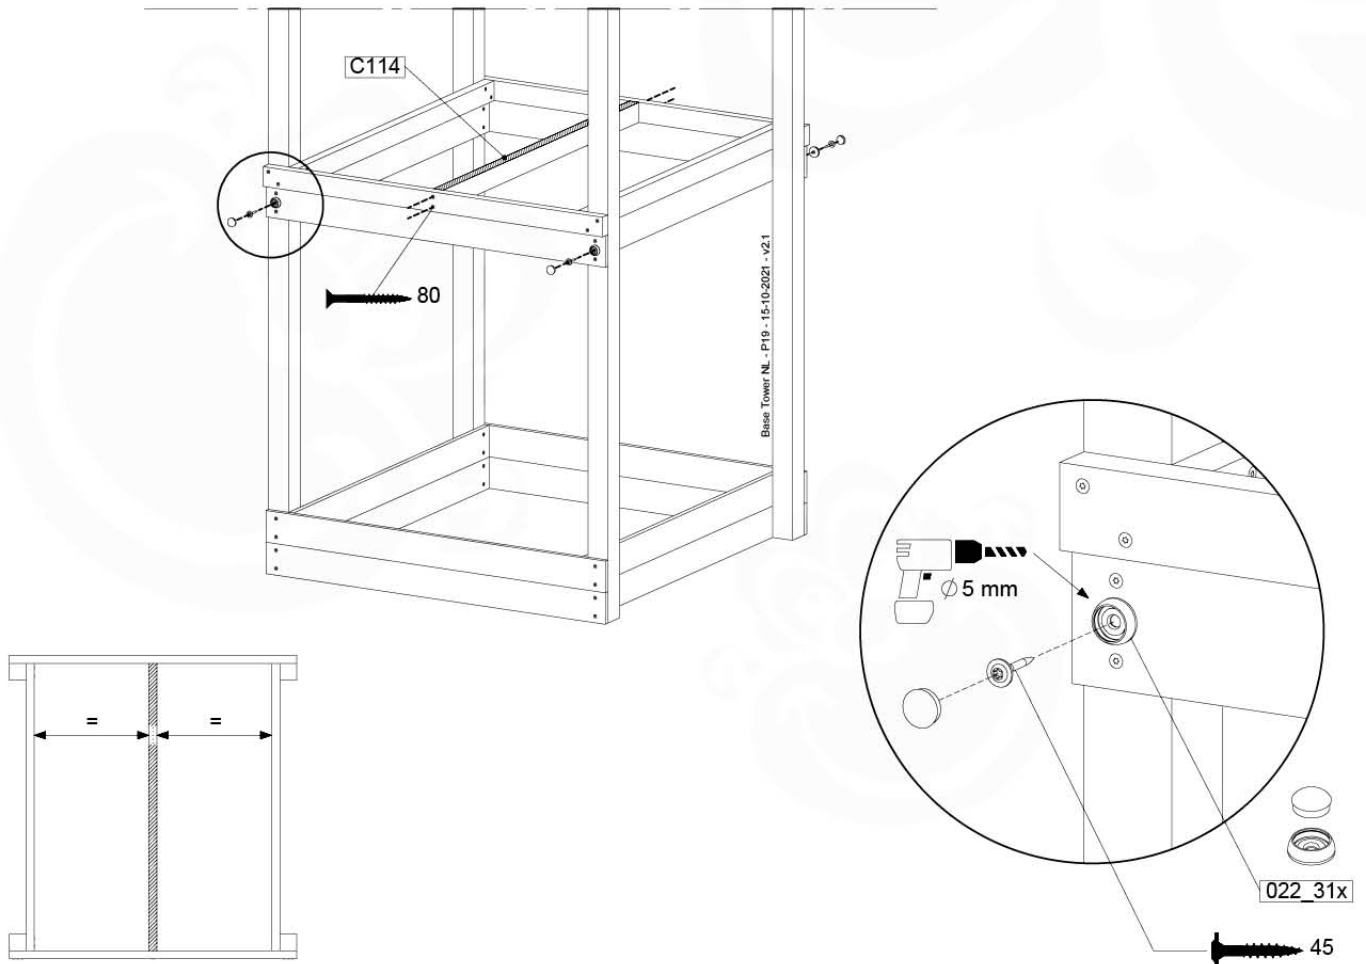

Base Tower NL - P08 - BT11 - 15-10-2021 - v2.1

07-1

07-2

07-3

07-4

08 Balustrade (1x)

BL03

	PartNo	PartName	QTY.
Hardware Pack	002_220	Gap Point Screw T25 - 5x45	24
	002_223	Gap Point Screw T25 - 5x80	4
Timber	C114	Beam 1140 mm	1
	D65	Board 650 mm	6