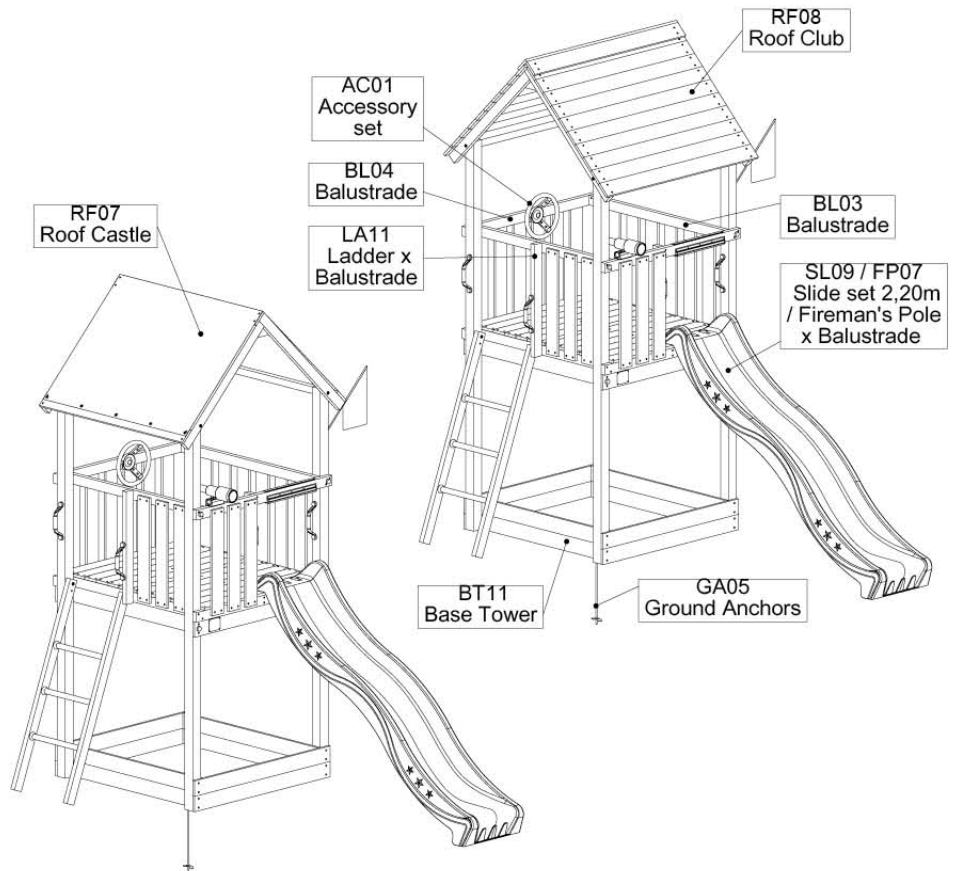

Part 2

Assembly

Instructions

Jungle Club 2.1 &

801_110

Jungle Castle 2.1

801_120

AK120125 Intro - s09 - 30-11-2020 - v1