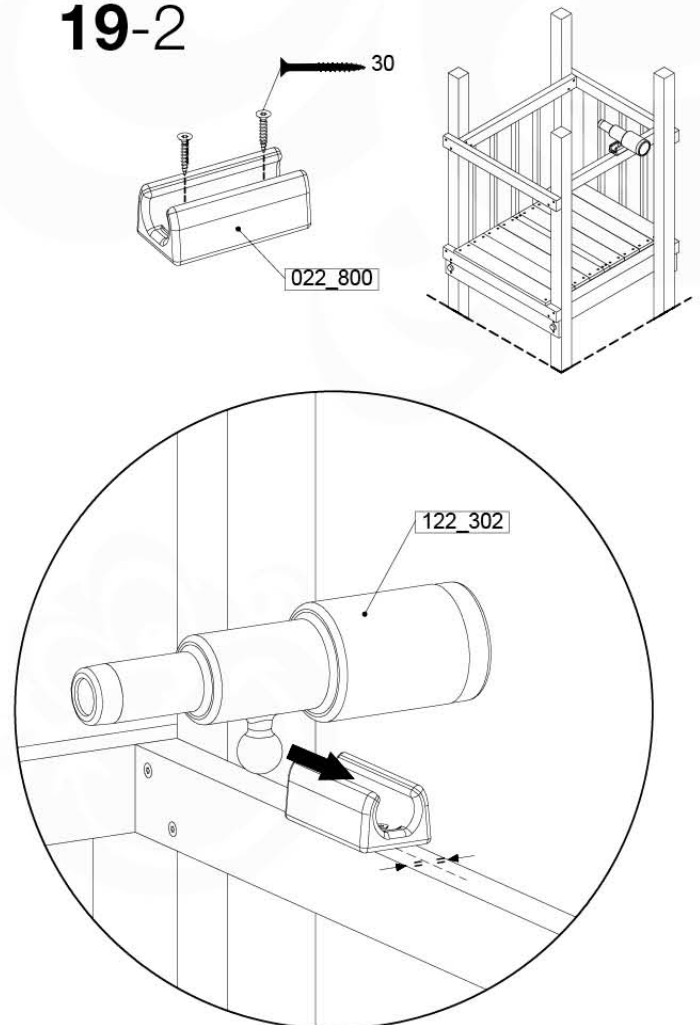

19-2

Accessory set - P03 - 28-9-2021 - 14