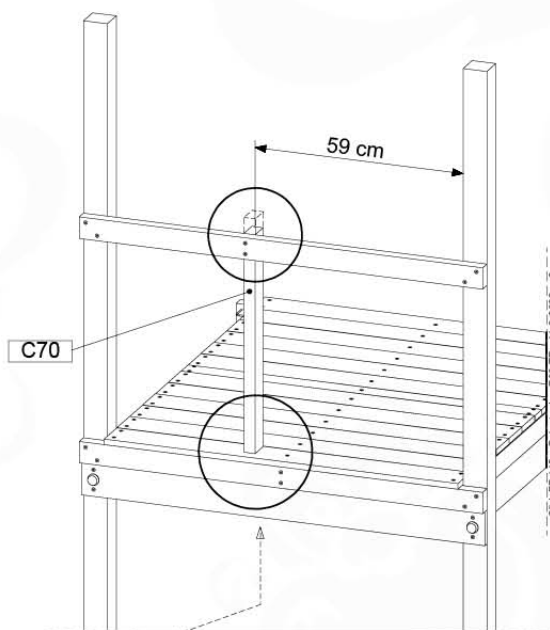

17 Slide Set

SL09

	PartNo	PartName	QTY.
Hardware Pack	000_101	Nail Pan Head	10
	002_220	Gap Point Screw T25 - 5x45	8
	002_223	Gap Point Screw T25 - 5x80	8
	002_308	Gap Point Screw T25 - 5x20	2
Other	120_102	Handgrip set (complete 2x)	1
	123_200	Bumperpad	1
	324_xxx 334_xxx	Wavy Star Slide XL 2200 mm / Wavy Star Slide XXL 2650 mm	1
Timber	C114	Beam 1140 mm	1
	C70	Beam 700 mm	1
	D65	Board 650 mm	2

17-1