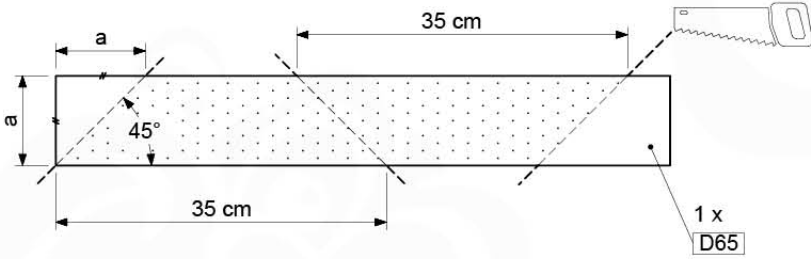

11 Roof Club

RF08

AP 194_308 / RF

	PartNo	PartName	QTY.
Hardware Pack	001_417	Stealth Screw 8x80	4
	002_220	Gap Point Screw T25 - 5x45	100
	002_223	Gap Point Screw T25 - 5x80	8
Timber	C96	Beam 960 mm	2
	D65	Board 650 mm	1
	D127	Board 1270 mm	18-24
	C90	Beam 900 mm	2

11-1