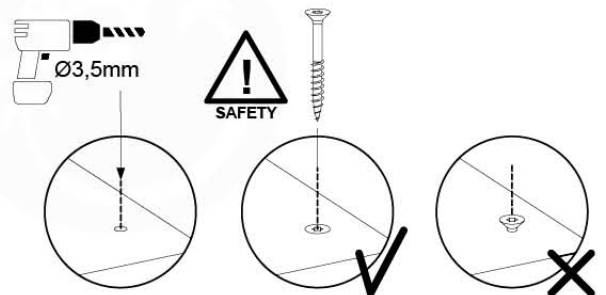

12 Roof Castle

RF07

AP 194_312 / RF

	PartNo	PartName	QTY.
Hardware Pack	001_417	Stealth Screw 8x80	4
	002_220	Gap Point Screw T25 - 5x45	20
	002_223	Gap Point Screw T25 - 5x80	2
	002_308	Gap Point Screw T25 - 5x20	10
	023_031	Finishing Washer GPS 5.0	10
Other	123_222	Sheet Canvas 1200x1850	1
Timber	C96	Beam 960 mm	2
	D65	Board 650 mm	1
	D120	Board 1200 mm	3
	C90	Beam 900 mm	2