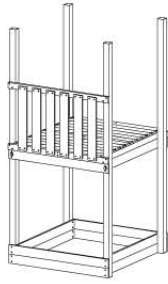

09-1

10 Roof

Club

Castle