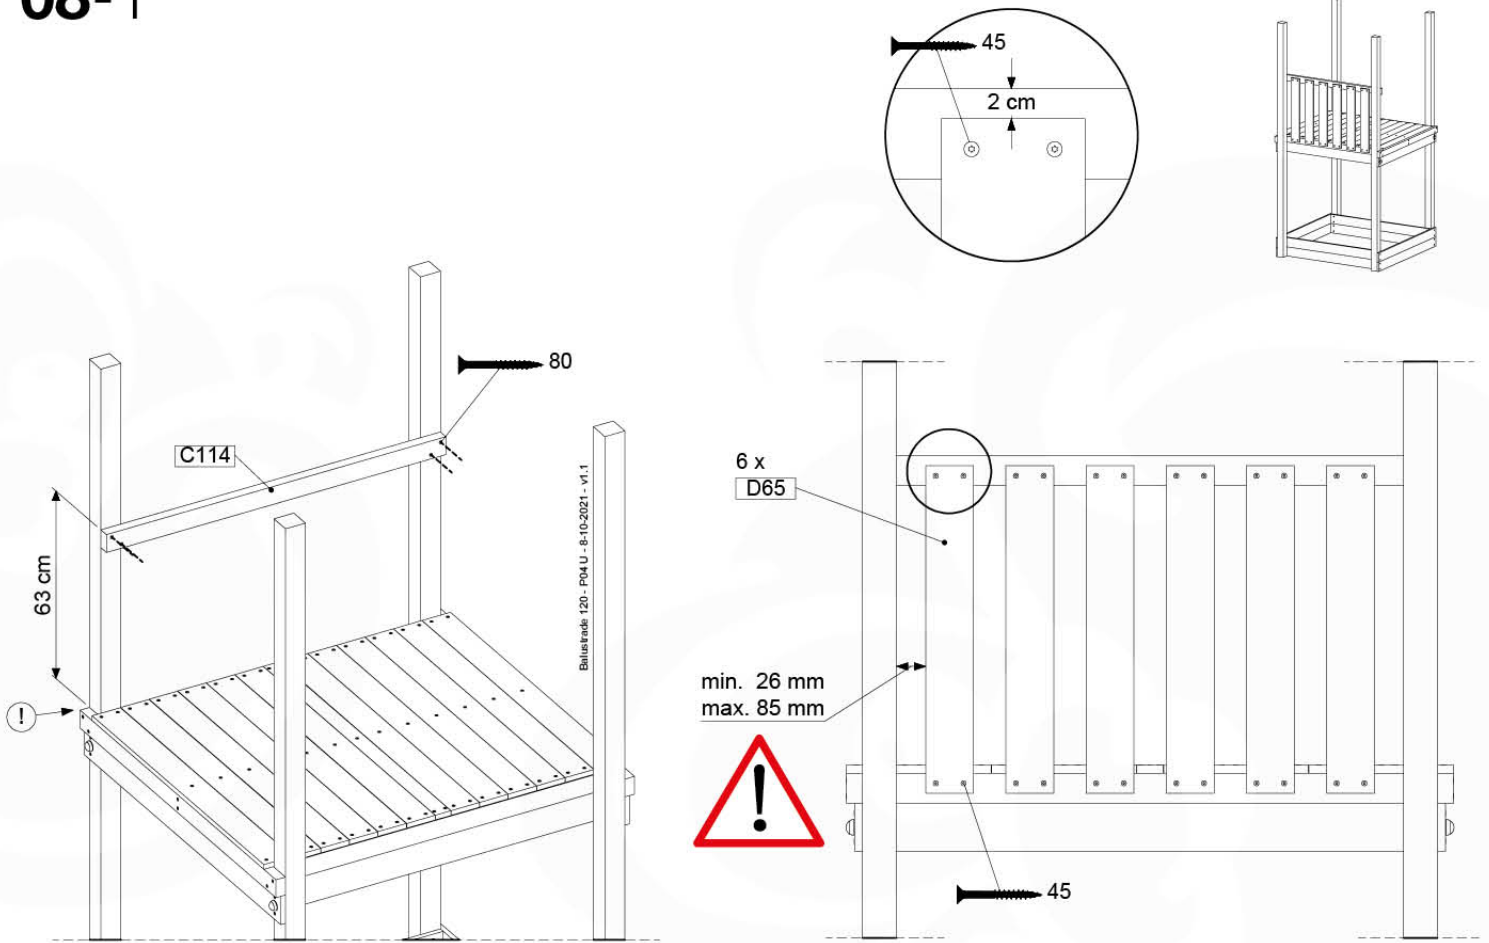

Base Tower NL - P08 - BT11 - 15-10-2021 - v2.1

07-1

07-2

07-3

07-4

08 Balustrade (1x)

BL03

	PartNo	PartName	QTY.
Hardware Pack	002_220	Gap Point Screw T25 - 5x45	24
	002_223	Gap Point Screw T25 - 5x80	4
Timber	C114	Beam 1140 mm	1
	D65	Board 650 mm	6

Balustrade 120 - P12 U - 8-10-2021 - v1.1

08-1

09 Balustrade (1x)

BL04

	PartNo	PartName	QTY.
Hardware Pack	002_220	Gap Point Screw T25 - 5x45	24
	002_223	Gap Point Screw T25 - 5x80	4
Timber	C114	Beam 1140 mm	1
	D65	Board 650 mm	6