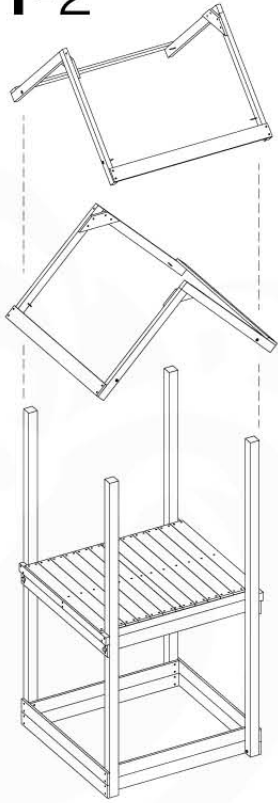

11-2

Roof ClubCastle 120 - P05 - 03/01/2023 - v1.1