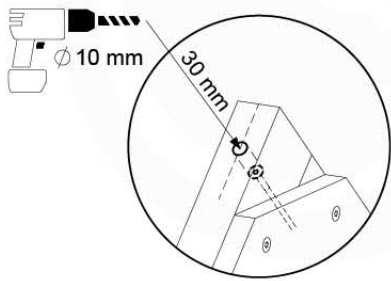

11 Roof Club

RF08

AP 194_308 / RF

	PartNo	PartName	QTY.
Hardware Pack	001_417	Stealth Screw 8x80	4
	002_220	Gap Point Screw T25 - 5x45	100
	002_223	Gap Point Screw T25 - 5x80	8
Timber	C96	Beam 960 mm	2
	D65	Board 650 mm	1
	D127	Board 1270 mm	18-24
	C90	Beam 900 mm	2

11-1