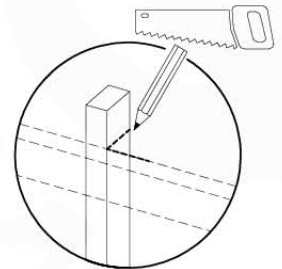

17 Slide Set

SL09

	PartNo	PartName	QTY.
Hardware Pack	000_101	Nail Pan Head	10
	002_220	Gap Point Screw T25 - 5x45	8
	002_223	Gap Point Screw T25 - 5x80	8
	002_308	Gap Point Screw T25 - 5x20	2
Other	120_102	Handgrip set (complete 2x)	1
	123_200	Bumperpad	1
	324_xxx 334_xxx	Wavy Star Slide XL 2200 mm / Wavy Star Slide XXL 2650 mm	1
Timber	C114	Beam 1140 mm	1
	C70	Beam 700 mm	1
	D65	Board 650 mm	2

17-1