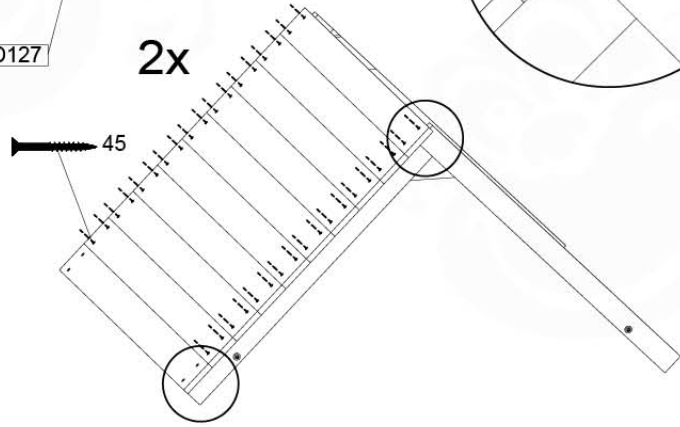

11-2

Roof ClubCastle 120 - P05 - 03/01/2023 - v1.1

11-3

D127

45

Roof ClubCastle 120 - P07 - RF08 - 03/01/2023 - v1.1

≤ 11 x D127

2x

45