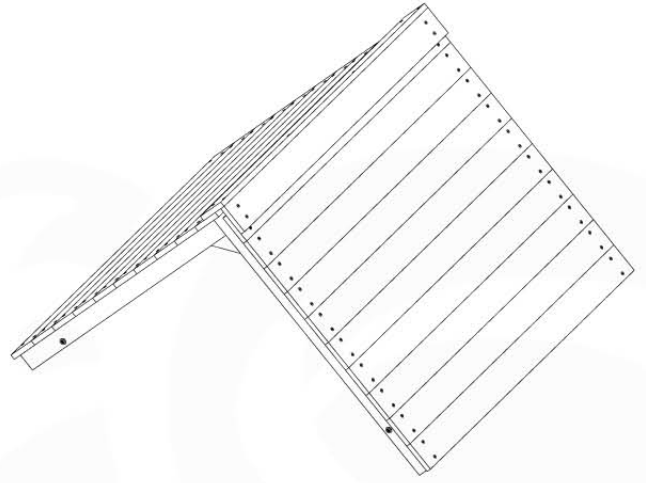

11 Roof Club

RF08