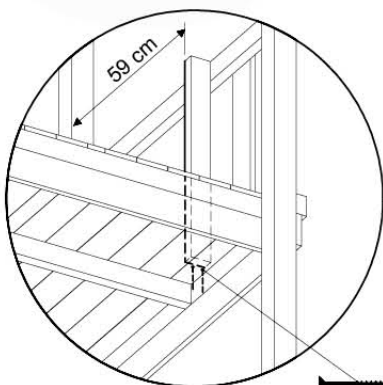

17 Slide Set

SL09

	PartNo	PartName	QTY.
Hardware Pack	000_101	Nail Pan Head	10
	002_220	Gap Point Screw T25 - 5x45	8
	002_223	Gap Point Screw T25 - 5x80	8
	002_308	Gap Point Screw T25 - 5x20	2
Other	120_102	Handgrip set (complete 2x)	1
	123_200	Bumperpad	1
	324_xxx 334_xxx	Wavy Star Slide XL 2200 mm / Wavy Star Slide XXL 2650 mm	1
Timber	C114	Beam 1140 mm	1
	C70	Beam 700 mm	1
	D65	Board 650 mm	2

17-1