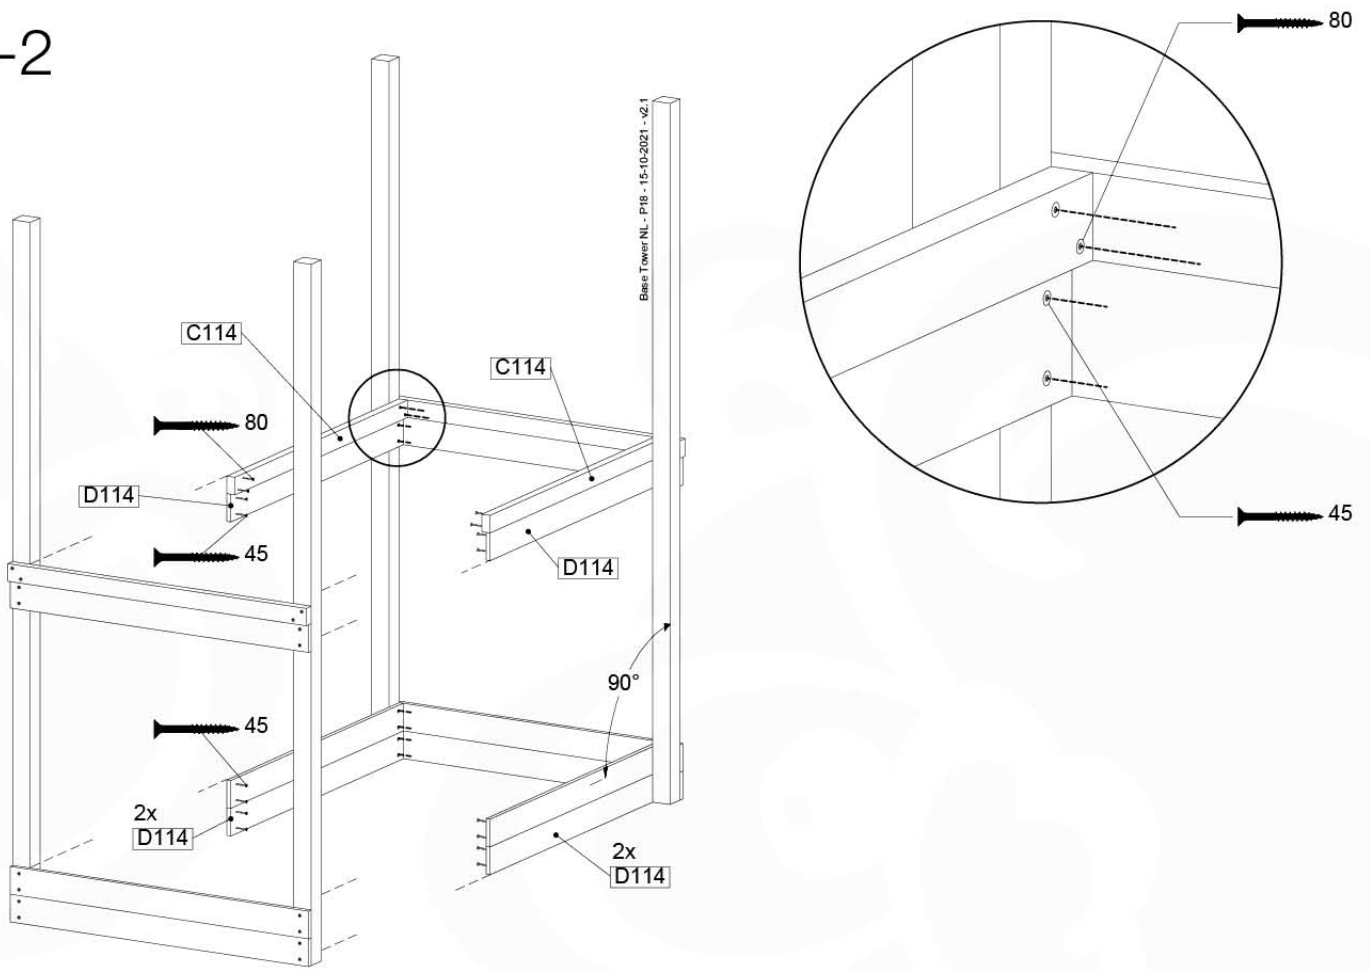

06 Playground Foundation

FD05

06-1

07 Base Tower

BT11

	PartNo	PartName	QTY.
Hardware pack	001_406	Stealth Screw 8x45	6
	001_417	Stealth Screw 8x80	4
	002_220	Gap Point Screw T25 - 5x45	118
	002_223	Gap Point Screw T25 - 5x80	20
	022_31x	bpc-base version 3	8
	022_84x	bpc cover	8
Other	007_001	Ground-anchor	2
Timber	A240	Post 70x70 L2400	4
	C114	Beam 1140 mm	5
	D100	Board 1000 mm	14
	D114	Board 1140 mm	12

Base Tower NL - P08 - BT11 - 15-10-2021 - v2.1

07-1

07-2

07-3

07-4

08 Balustrade (1x)

BL03

	PartNo	PartName	QTY.
Hardware Pack	002_220	Gap Point Screw T25 - 5x45	24
	002_223	Gap Point Screw T25 - 5x80	4
Timber	C114	Beam 1140 mm	1
	D65	Board 650 mm	6