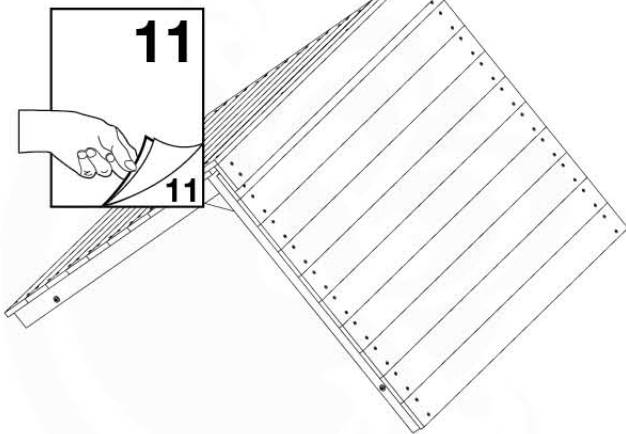

10 Roof

Club