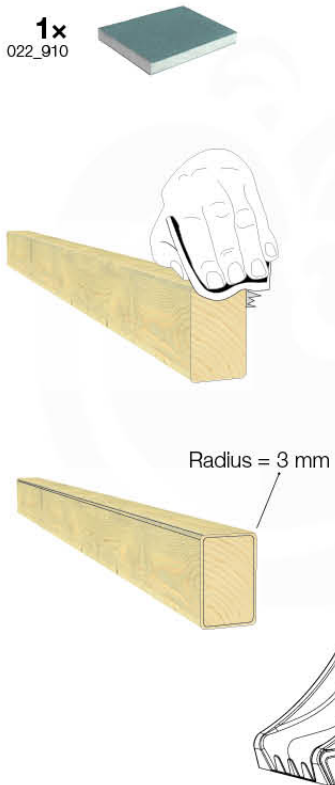

19-5

1x
022_910