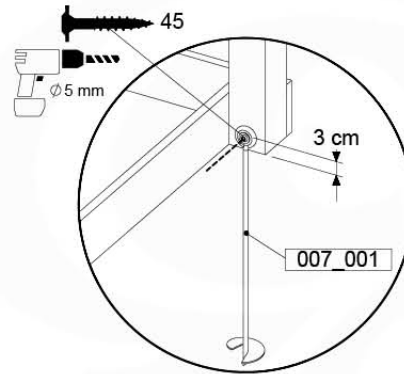

15 Ground Anchors

GA05

Ground Anchors Ltd. - P01 - 3-11-2022 - v1

15-1

BASE TOWERS