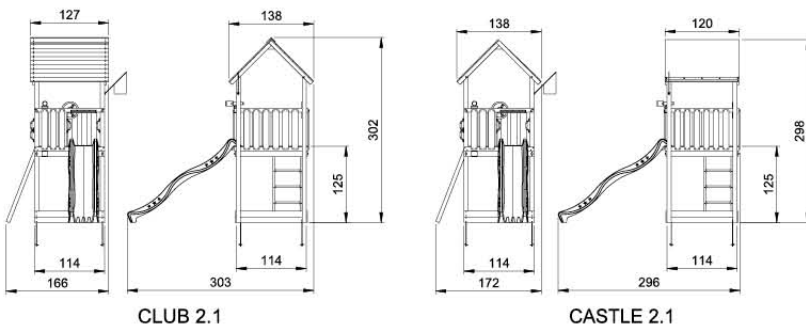

Part 2

Assembly

Instructions

Jungle Club 2.1 &

801_110

Jungle Castle 2.1

801_120

AK120125 Intro - s09 - 30-11-2020 - v1