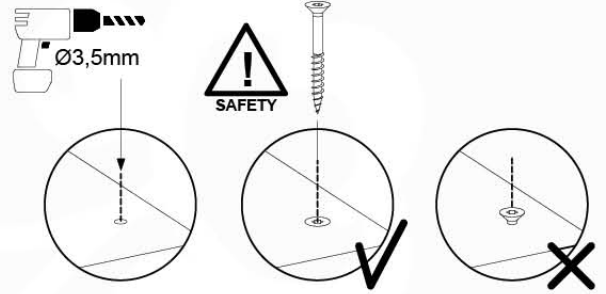

AP 194_308 / RF

	PartNo	PartName	QTY.
Hardware Pack	001_417	Stealth Screw 8x80	4
	002_220	Gap Point Screw T25 - 5x45	100
	002_223	Gap Point Screw T25 - 5x80	8
Timber	C96	Beam 960 mm	2
	D65	Board 650 mm	1
	D127	Board 1270 mm	18-24
	C90	Beam 900 mm	2