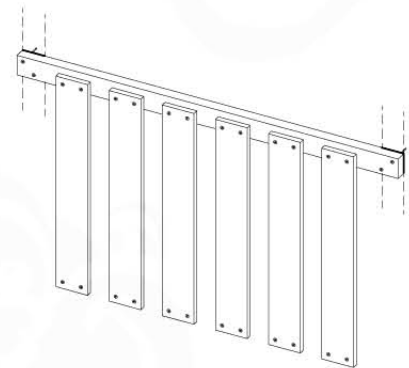

PartNo	PartName	QTY.
Hardware Pack	002_220	Gap Point Screw T25 - 5x45	24
	002_223	Gap Point Screw T25 - 5x80	4
Timber	C114	Beam 1140 mm	1
	D65	Board 650 mm	6

Balustrade 120 - P04 U - 8-10-2021 - v1.1