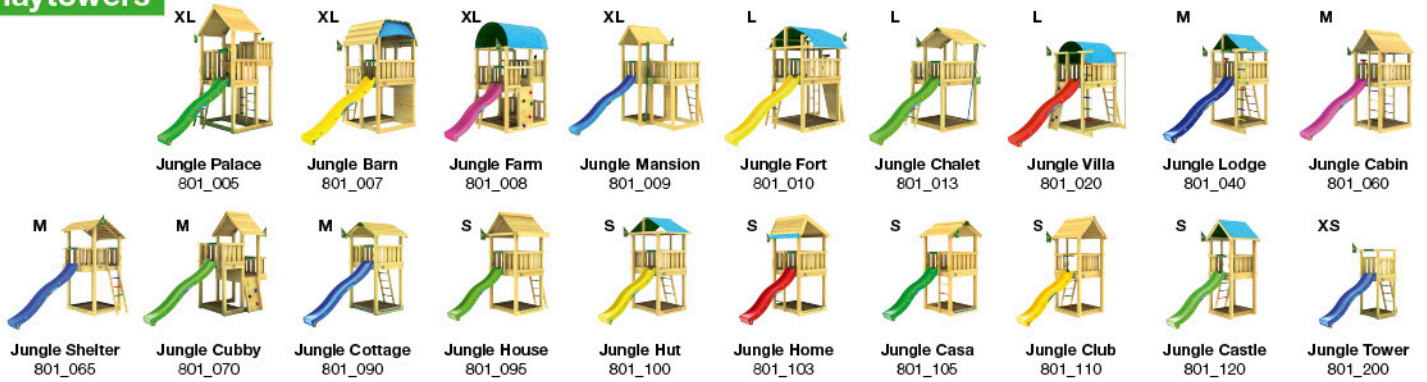

28

1x
022_910

29 Safety Check

1x
021_107

min. 23 cm

30 Product Identification

6x
002_041

1x

Playtowers

Playhouses

Modules

Swings

Links

Accessories