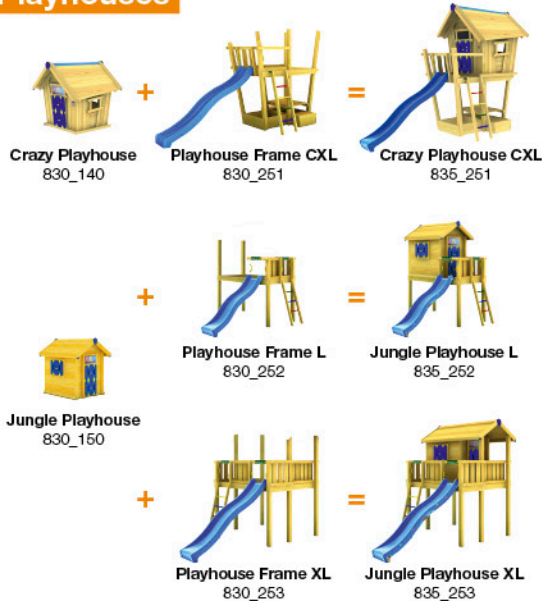

28

1x
022_910

29 Safety Check

1x
021_107

min. 23 cm

30 Product Identification

6x
002_041

1x

Playtowers

Playhouses

Modules

Swings

Links

Accessories