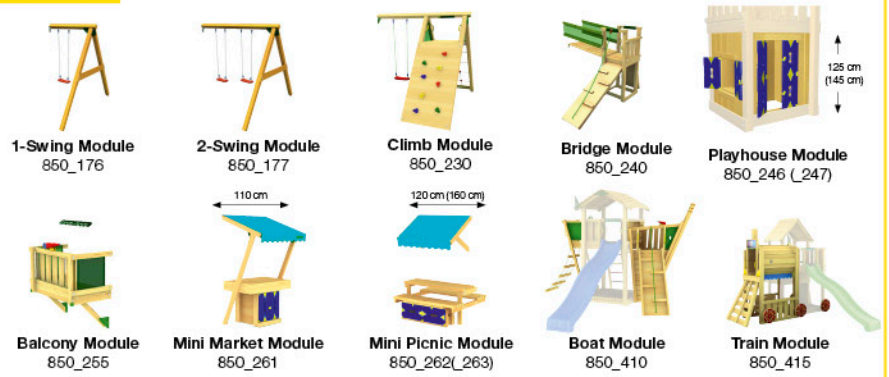

28

1x
022_910

29 Safety Check

1x
021_107

min. 23 cm

30 Product Identification

6x
002_041

1x

Playtowers

Playhouses

Modules

Swings

Links

Accessories