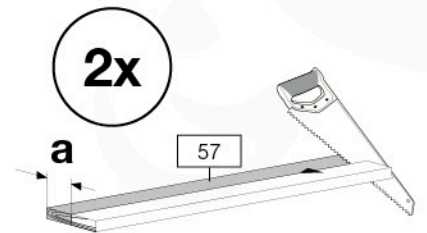

# 13d

8x  
002\_220

$$\frac{\text{Square} - 4 \text{ cm}}{2} = a$$