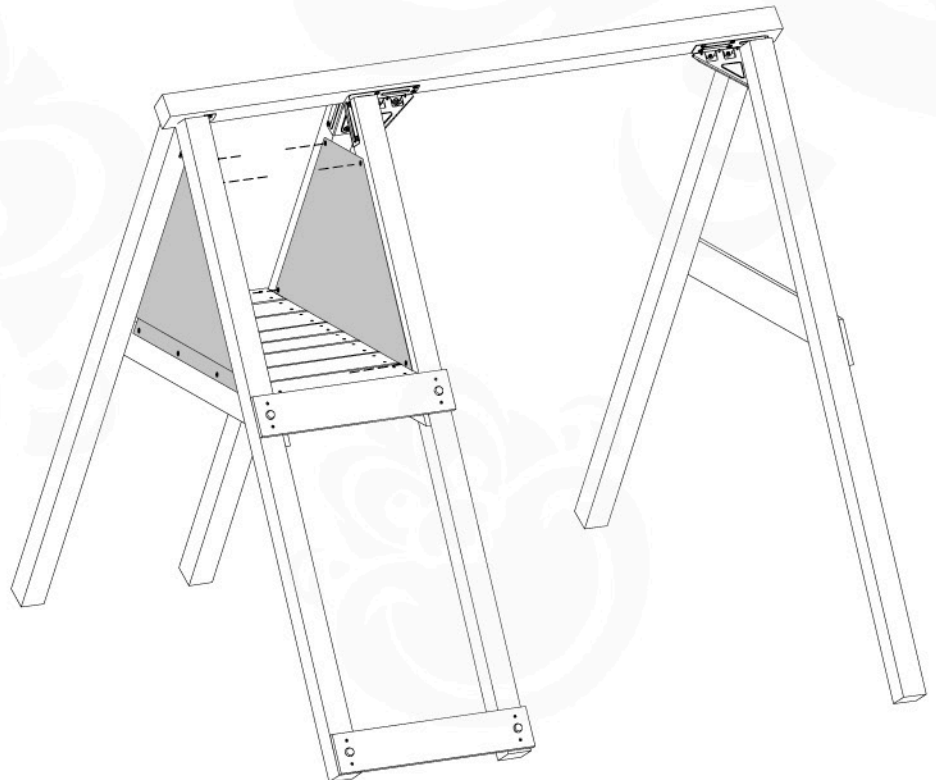

14b

8x
002_308
023_031