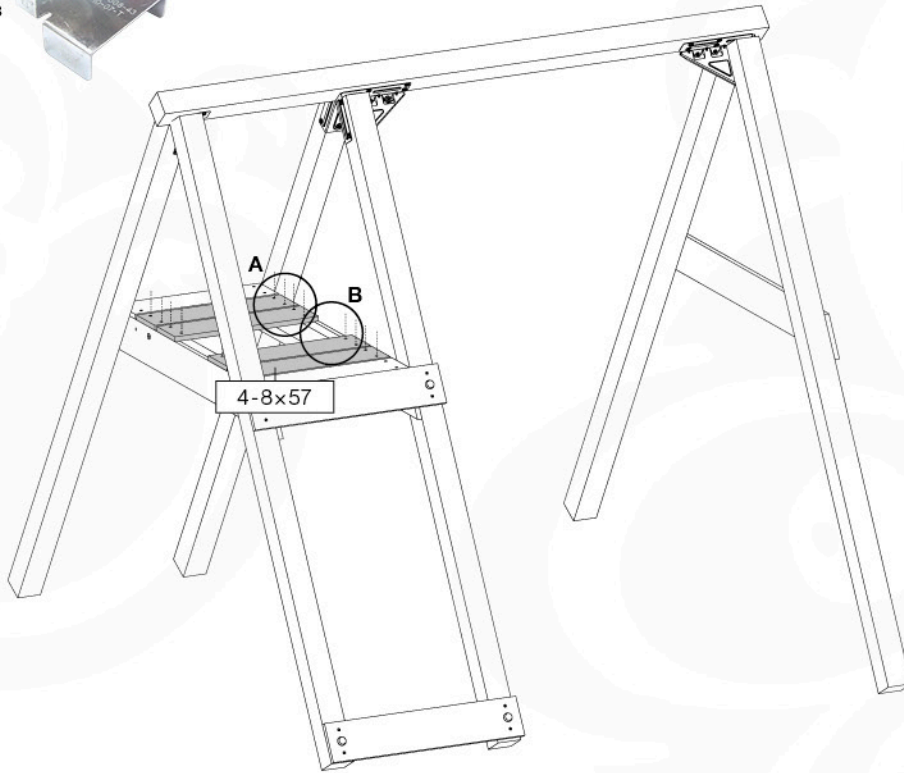

# 13d

8x  
002\_220

$$\frac{\text{Square} - 4 \text{ cm}}{2} = a$$