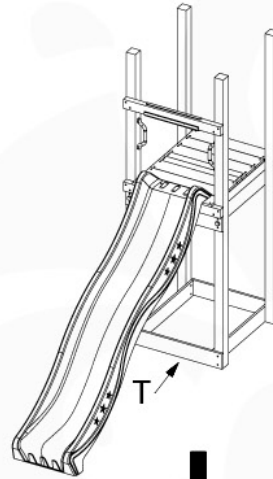

20

+

20

1-Swing frame / 2-Swing frame
457_101

+

20

1-Climb frame / 2-Climb frame
457_105

20 Ground Anchors

1

Tower Anchors - 001 - 12.12.2019 - v1

2

CONCRETE
40 L / 80 kg

24h

21 Slide set

↓
1-T

↓
1-U