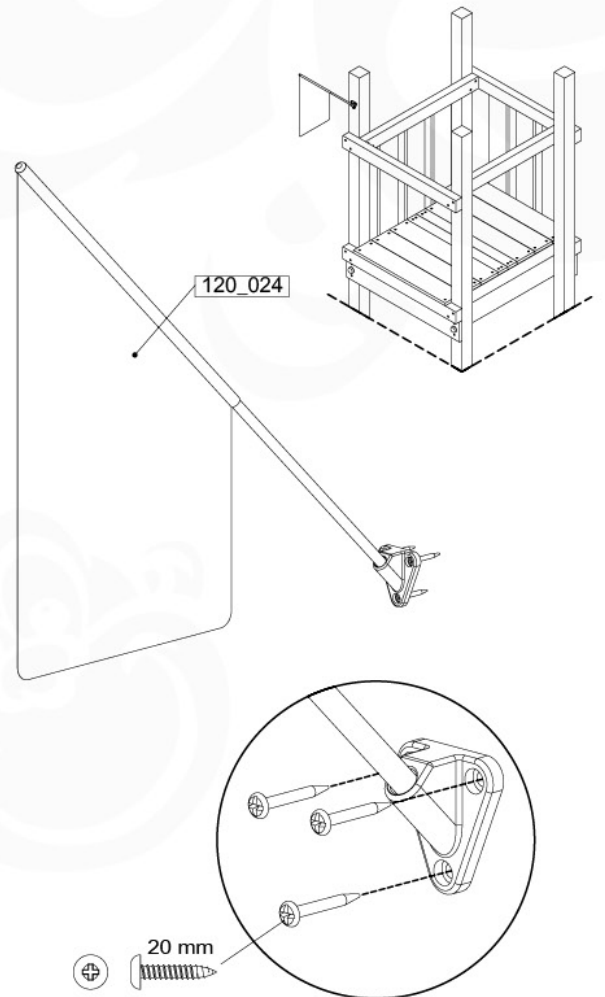

22 Accessories

1

Accessory set - 001 - 21-11-2019 - v0

2

3

Accessory set - 002/03 - 21-11-2019 - v0