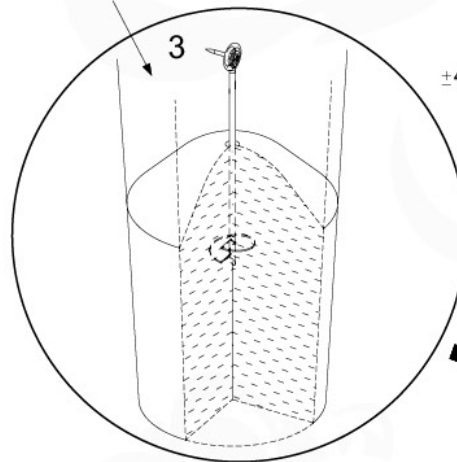

20

+

20

1-Swing frame / 2-Swing frame
457_101

+

20

1-Climb frame / 2-Climb frame
457_105

20 Ground Anchors

1

Tower Anchors - 001 - 12.12.2019 - v1

2

CONCRETE
40 L / 80 kg

24h

21 Slide set

↓
1-T

↓
1-U