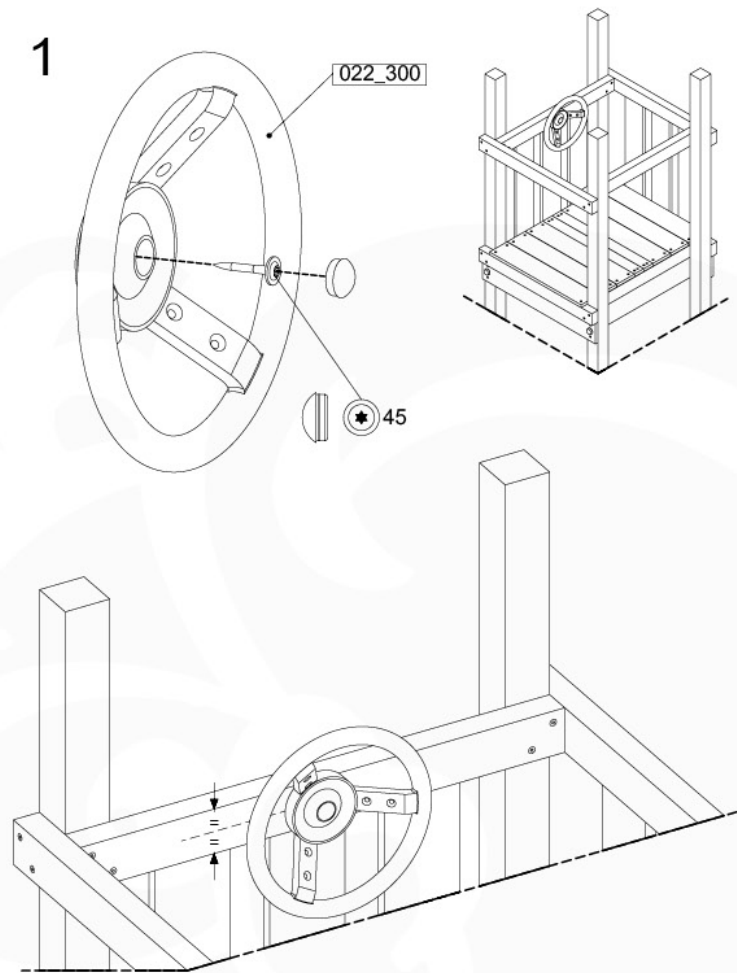

1

Tower Anchors - 001 - 12.12.2019 - v1

2

CONCRETE
40 L / 80 kg

24h

21 Slide set

↓
1-T

↓
1-U

Slide set - 500 - 12-12-2019 - v0.1

1

Slide set - 501 - 12-12-2019 - v0.1

2

3

22 Accessories

1

Accessory set - 001 - 21-11-2019 - v0