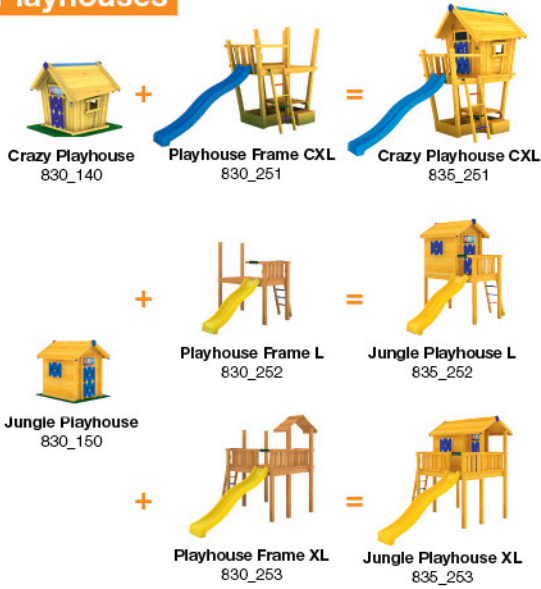

6'

7

Safety Check

1x
021_107

8 Safety Check

9 Product Identification

6x
002_041

1x
022_392

Playtowers

Playhouses

Swings

Modules

Links

Accessories