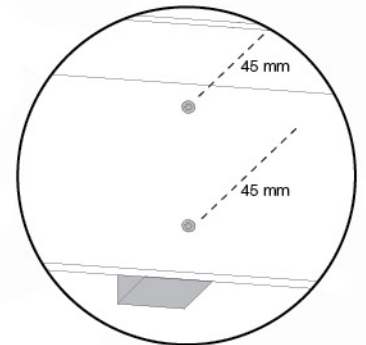

3'

4'

Jungle Playhouse XL

1a

1b

1c

1d

4x
001_417