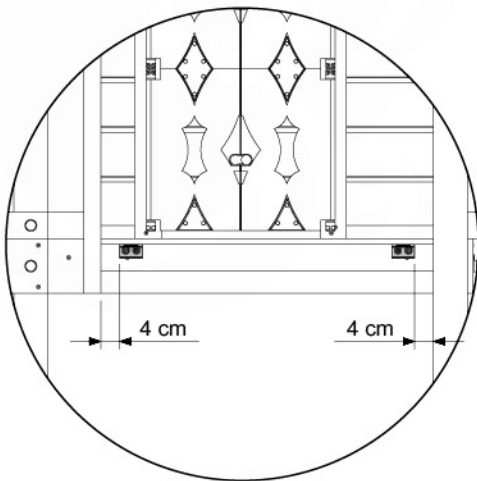

1f

- 2x 90 mm/60 mm
  001_108/
  001_105
  003_010
  004_053
- 2x 80 mm/30 mm
  001_417/
  001_404
  023_042
- 2x 005_019