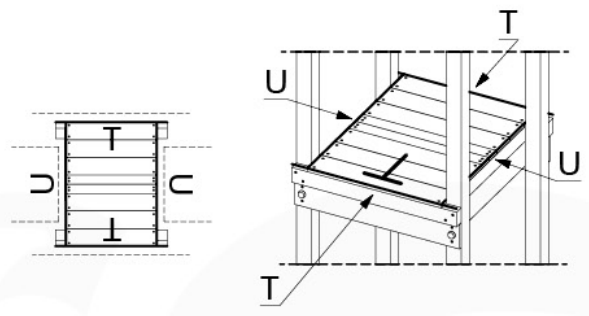

Slide set - 501 - 12-12-2019 - v0.1