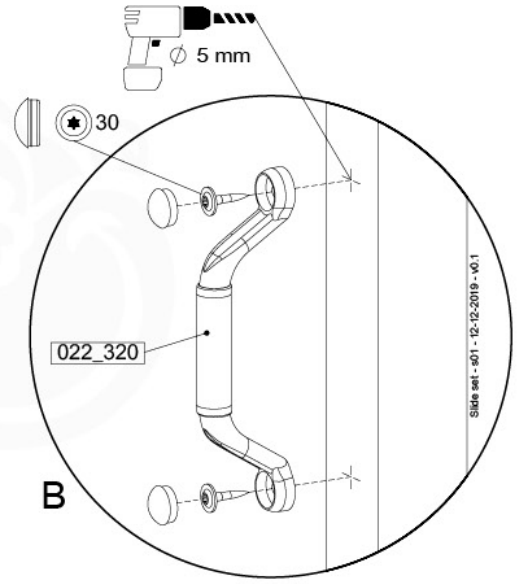

Slide set - 501 - 12-12-2019 - v0.1