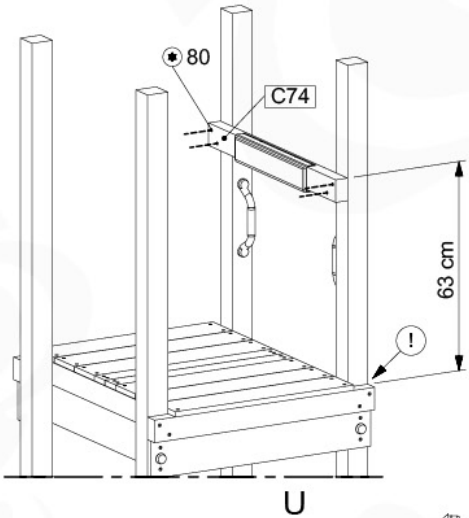

Slide set - 501 - 12-12-2019 - v0.1