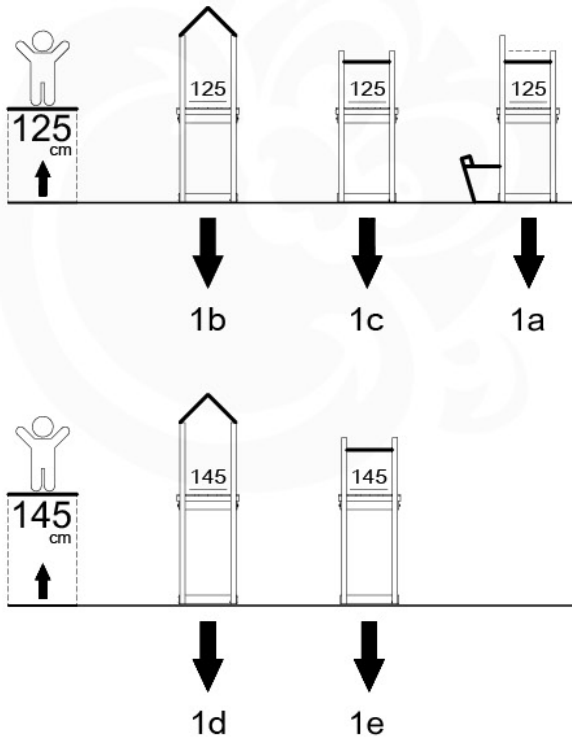

03 Base Tower

Base Tower - s00 - 29-1-2020 - v1

1

Base Tower - s01 Xa - 29-1-2020 - v1

5

➔ 2