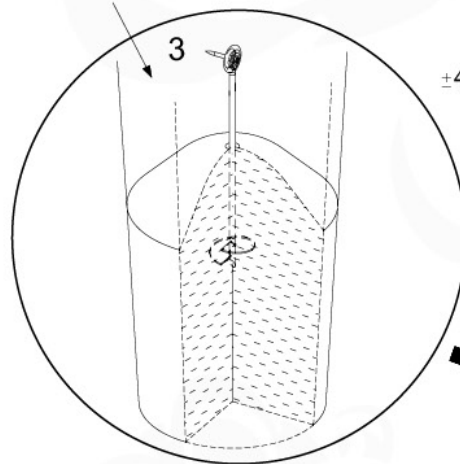

# 20 Ground Anchors

1

Tower Anchors - 001 - 12.12.2019 - v1

2

CONCRETE  
40 L / 80 kg

24h