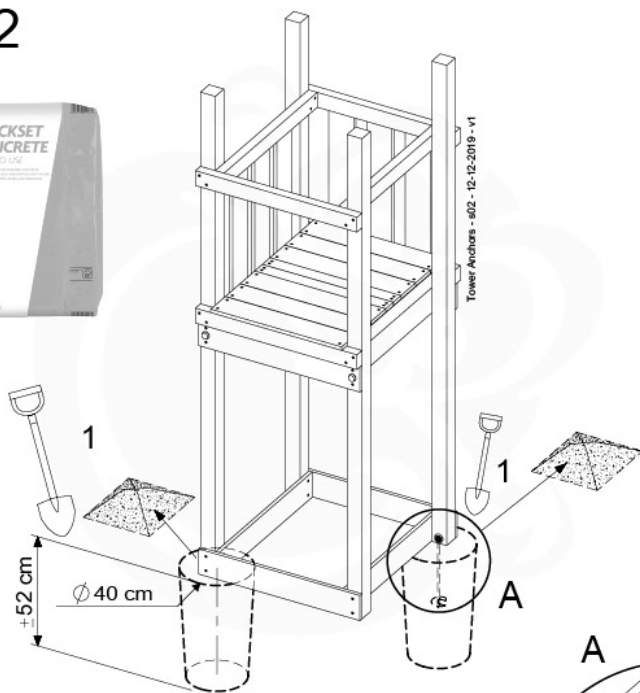

# 19 Swing Frame / Climb Frame

20

+

20

1-Swing frame / 2-Swing frame  
457\_101

+

20

1-Climb frame / 2-Climb frame  
457\_105

# 20 Ground Anchors

1

Tower Anchors - 001 - 12.12.2019 - v1

2

CONCRETE  
40 L / 80 kg

24h