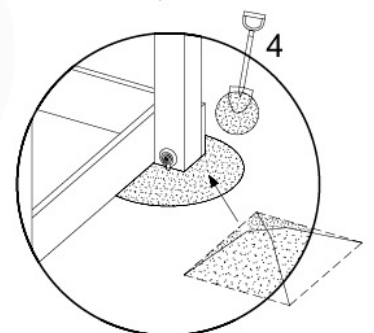

# 20 Ground Anchors

1

Tower Anchors - 001 - 12.12.2019 - v1

2

CONCRETE  
40 L / 80 kg

24h