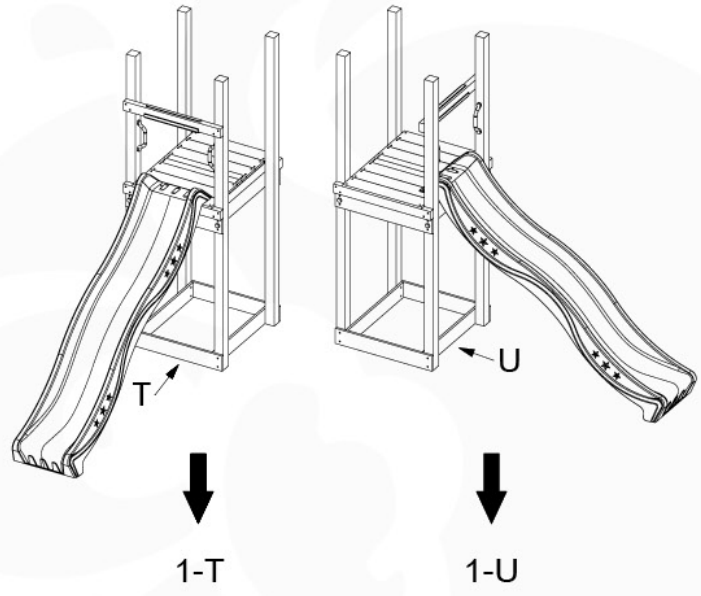

Slide set - 501 - 12-12-2019 - v0.1