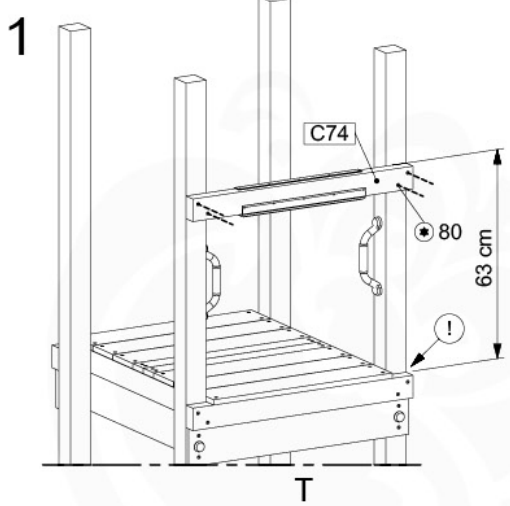

Slide set - 501 - 12-12-2019 - v0.1