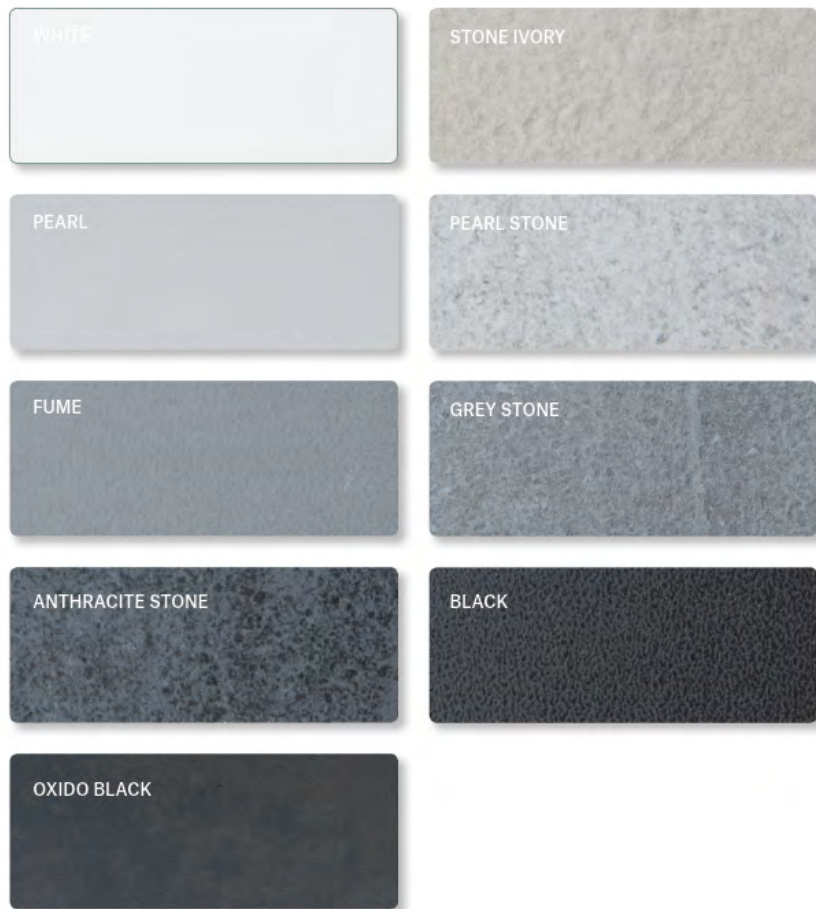

Keramik (Tischplatte)