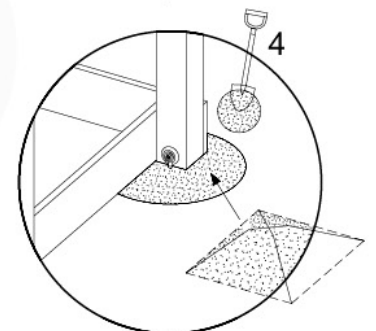

# 20 Ground Anchors

1

Tower Anchors - 001 - 12.12.2019 - v1

2

CONCRETE  
40 L / 80 kg

24h