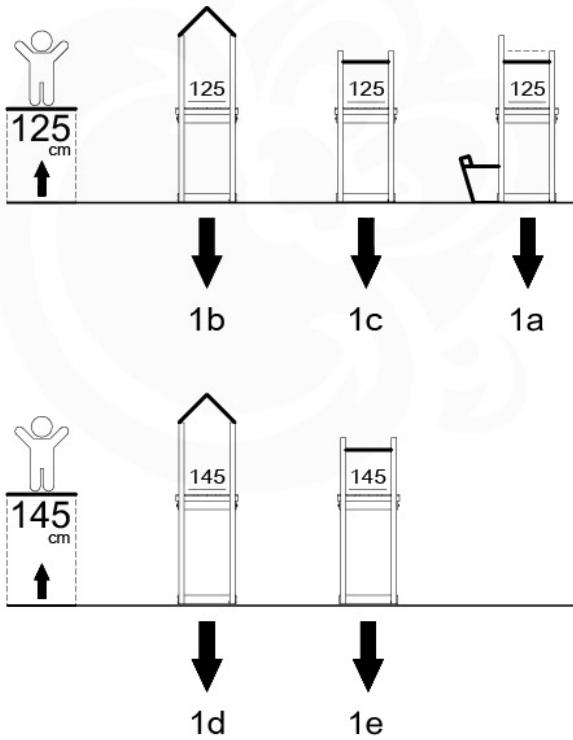

03 Base Tower

Base Tower - s00 - 29-1-2020 - v1

1

Base Tower - s01 Xa - 29-1-2020 - v1

5

➔ 2