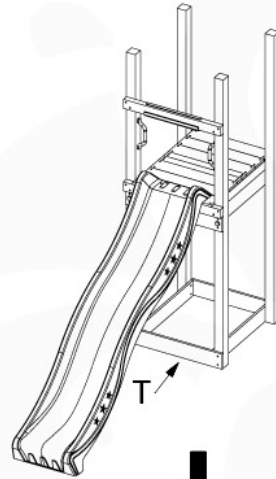

21 Slide set