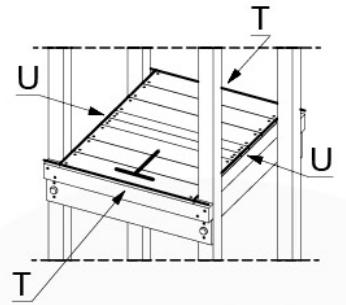

21 Slide set