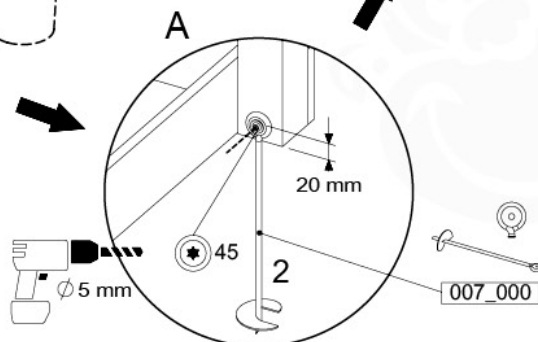

20 Ground Anchors

1

Tower Anchors - 001 - 12.12.2019 - v1

2

CONCRETE
40 L / 80 kg

24h