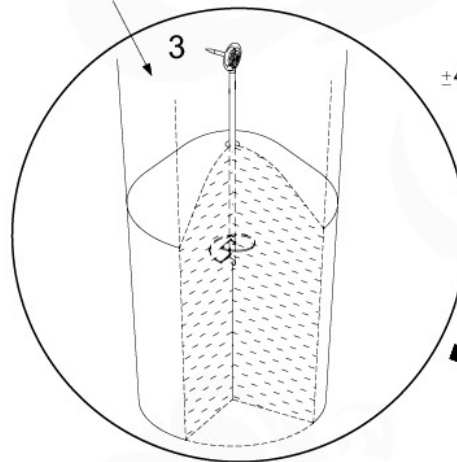

# 20 Ground Anchors

1

Tower Anchors - 001 - 12.12.2019 - v1

2

CONCRETE  
40 L / 80 kg

24h