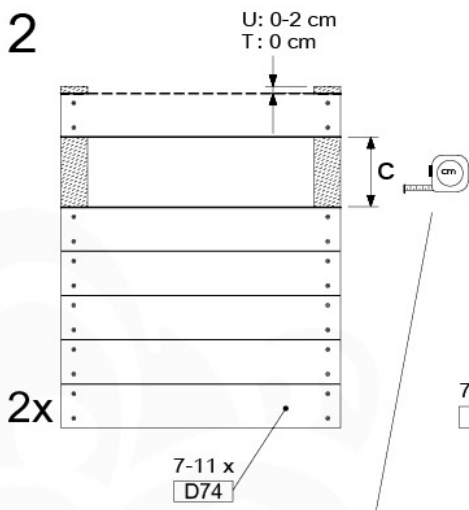

2

$$\frac{c}{2} = d$$

i Swing- / Climb Frame + Playhouse
(→ 19)