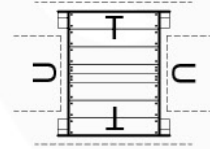

14 Playhouse Walls

i

Playhouse Walls - 600 - 16-12-2019 - v0