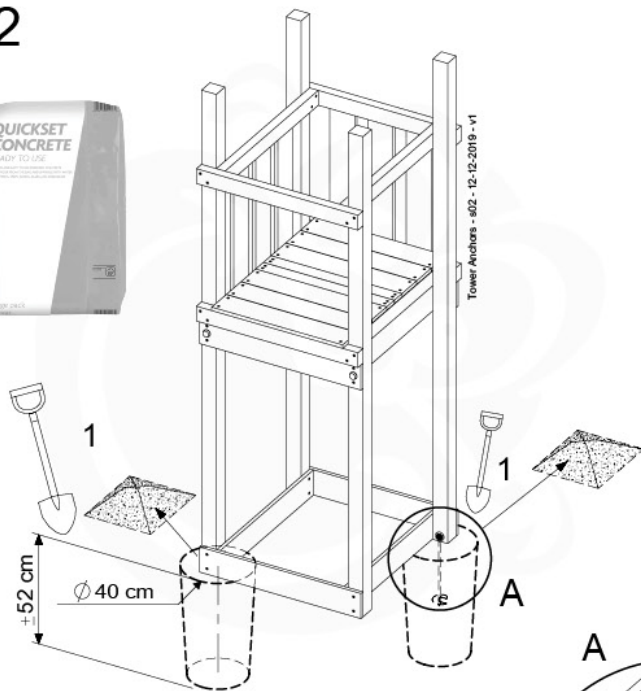

# 20 Ground Anchors

1

Tower Anchors - 001 - 12.12.2019 - v1

2

CONCRETE  
40 L / 80 kg

24h