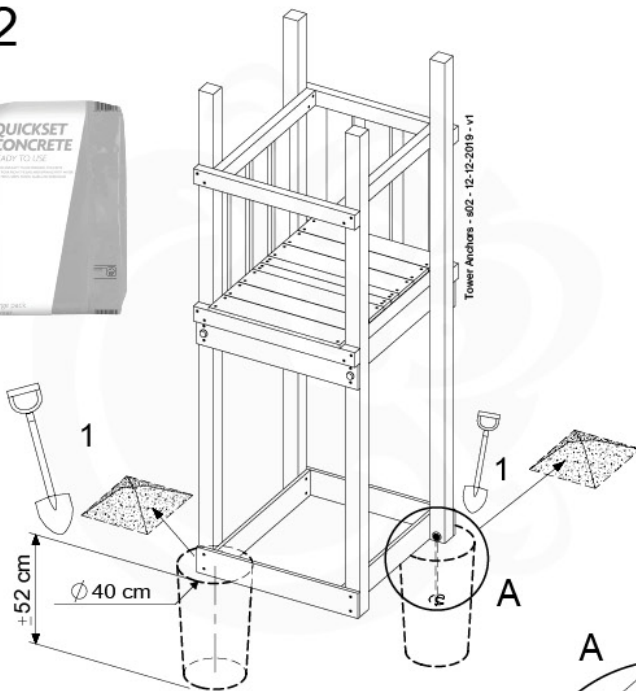

# 20 Ground Anchors

1

Tower Anchors - 001 - 12.12.2019 - v1

2

CONCRETE  
40 L / 80 kg

24h