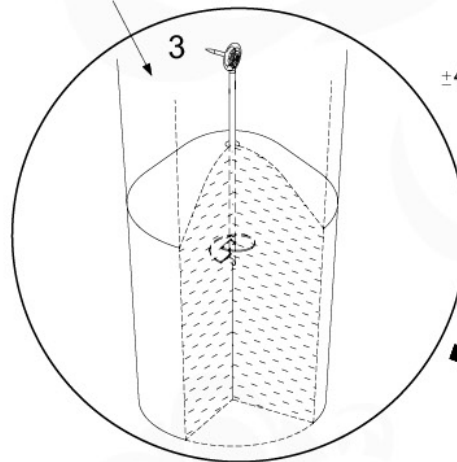

# 20 Ground Anchors

1

Tower Anchors - 001 - 12.12.2019 - v1

2

CONCRETE  
40 L / 80 kg

24h

# 21 Slide set

↓  
1-T

↓  
1-U

Slide set - 500 - 12-12-2019 - v0.1

1

Slide set - 501 - 12-12-2019 - v0.1

2

3