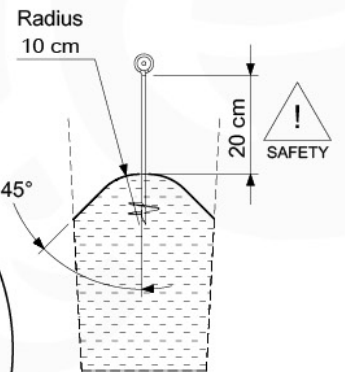

# 20 Ground Anchors

1

Tower Anchors - 001 - 12.12.2019 - v1

2

CONCRETE  
40 L / 80 kg

24h