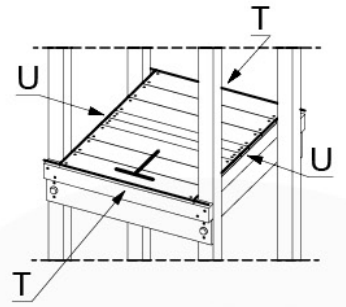

21 Slide set