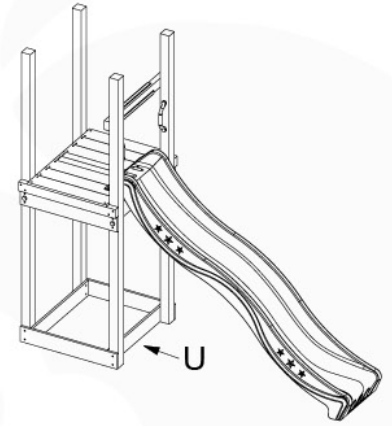

21 Slide set