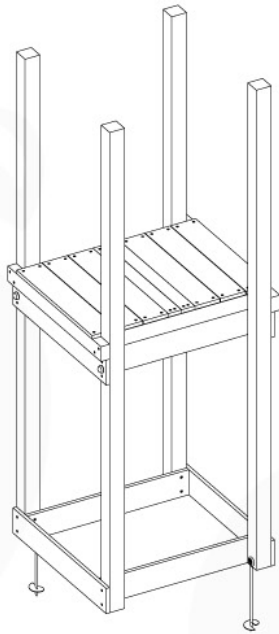

03 Base Tower

Base Tower - s00 - 29-1-2020 - v1

1