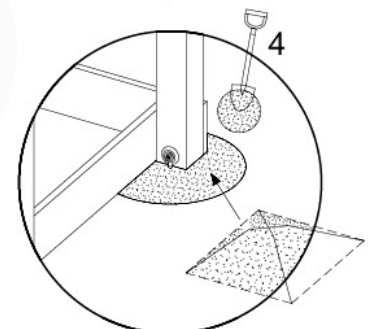

# 20 Ground Anchors

1

Tower Anchors - 001 - 12.12.2019 - v1

2

CONCRETE  
40 L / 80 kg

24h