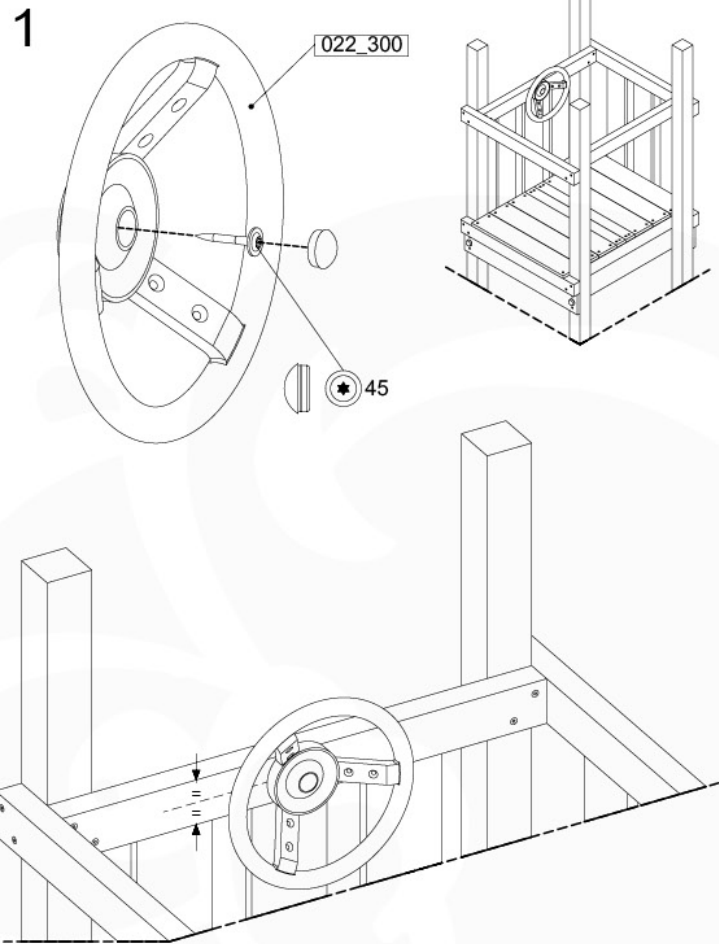

1-Climb frame / 2-Climb frame
457_105

20 Ground Anchors

1

Tower Anchors - 001 - 12.12.2019 - v1

2

CONCRETE
40 L / 80 kg

24h

21 Slide set

Slide set - 500 - 12x12-2019 - v0.1

Slide set - 501 - 12x12-2019 - v0.1

2

3

22 Accessories

Accessory set - 001 - 21-11-2019 - v0

2

3