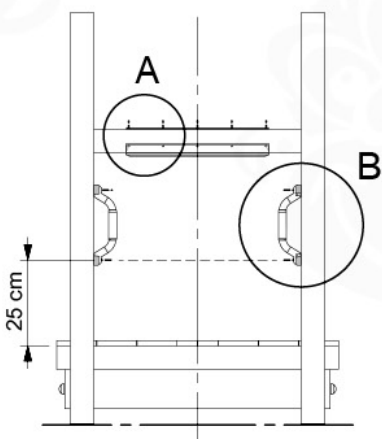

Slide set - 501 - 12x12-2019 - v0.1