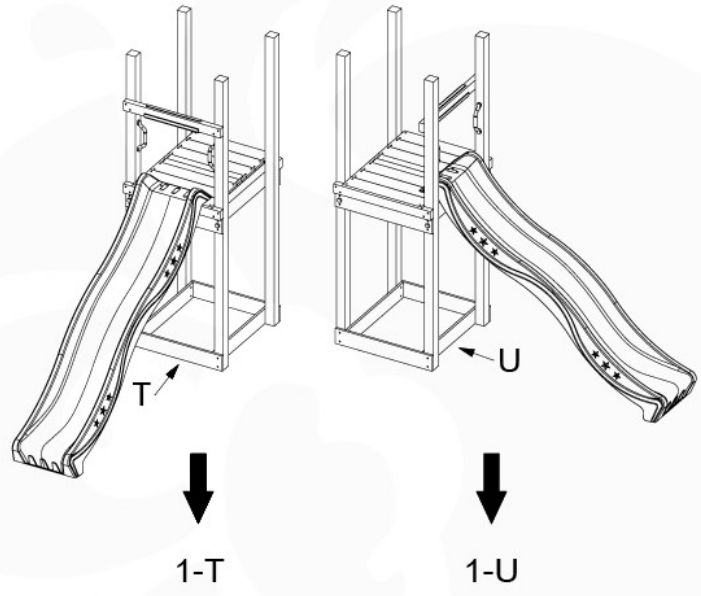

Slide set - 501 - 12x12-2019 - v0.1