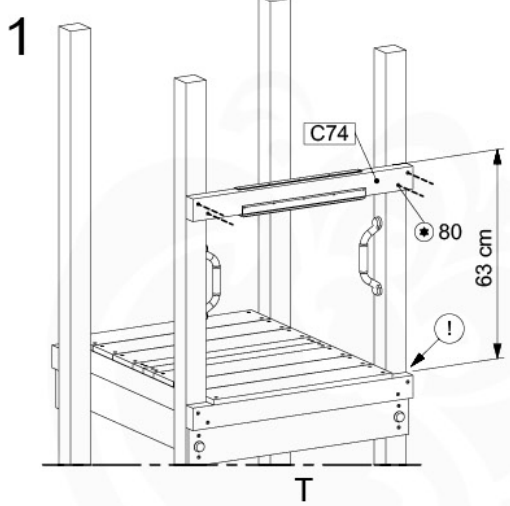

Slide set - 501 - 12x12-2019 - v0.1