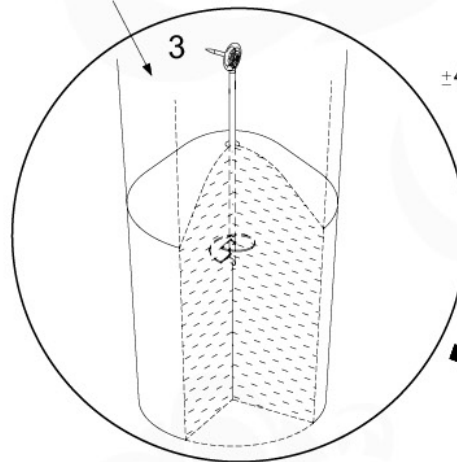

1-Climb frame / 2-Climb frame
457_105

20 Ground Anchors

1

Tower Anchors - 001 - 12.12.2019 - v1

2

CONCRETE
40 L / 80 kg

24h

21 Slide set