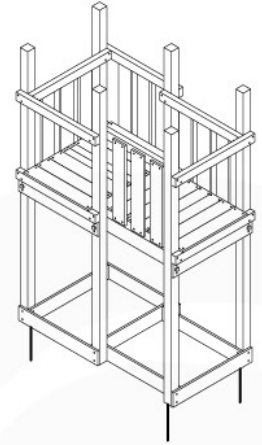

20 Ground Anchors

1

Tower Anchors - 001 - 12.12.2019 - v1

2

CONCRETE
40 L / 80 kg

24h