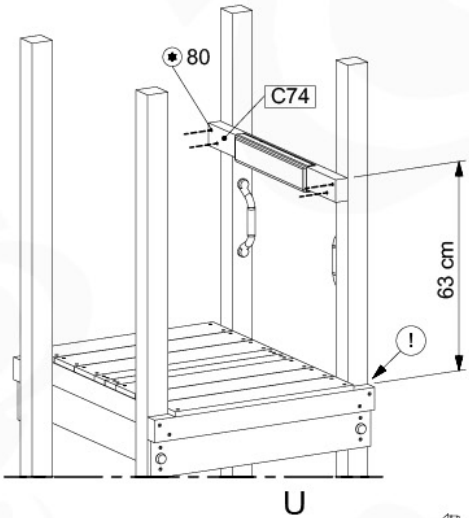

Slide set - 501 - 12x12-2019 - v0.1