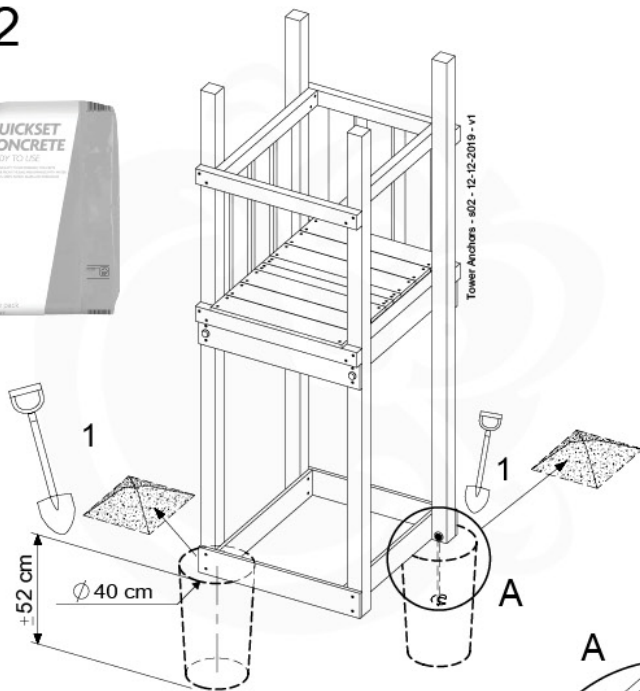

1-Climb frame / 2-Climb frame
457_105

20 Ground Anchors

1

Tower Anchors - 001 - 12.12.2019 - v1

2

CONCRETE
40 L / 80 kg

24h

21 Slide set