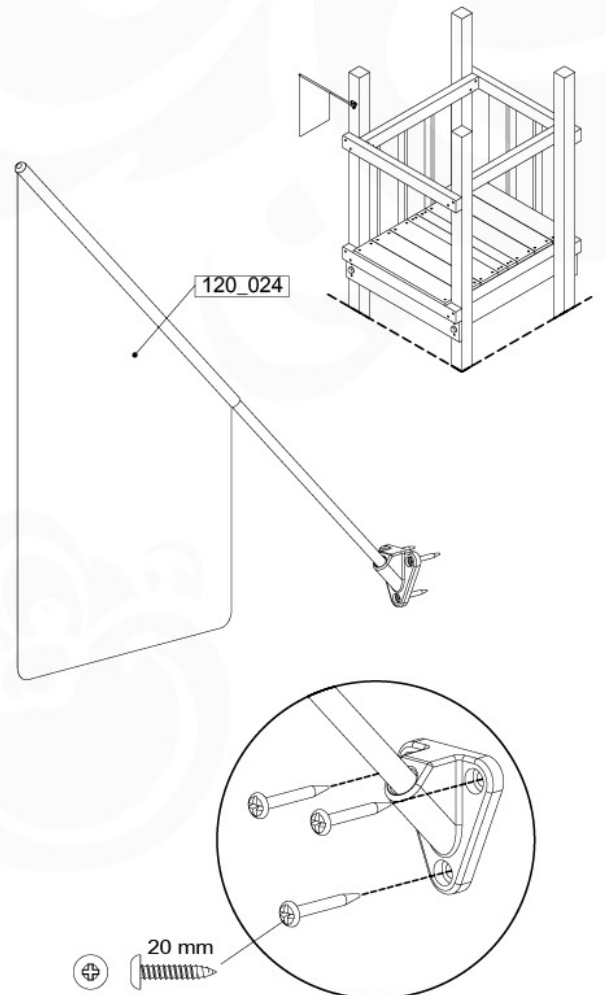

1-Climb frame / 2-Climb frame
457_105

20 Ground Anchors

1

Tower Anchors - 001 - 12.12.2019 - v1

2

CONCRETE
40 L / 80 kg

24h

21 Slide set

Slide set - 500 - 12x12-2019 - v0.1

Slide set - 501 - 12x12-2019 - v0.1

2

3

22 Accessories

Accessory set - 001 - 21-11-2019 - v0

2

3