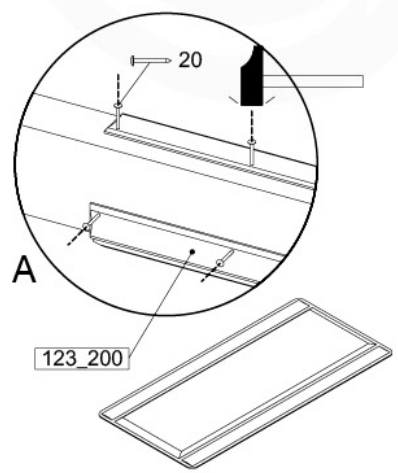

Slide set - 501 - 12x12-2019 - v0.1