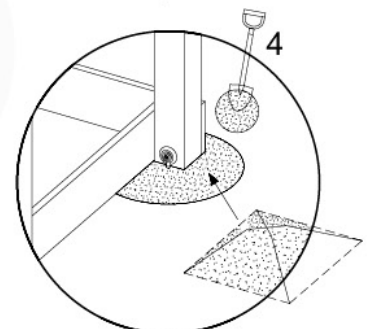

1-Climb frame / 2-Climb frame
457_105

20 Ground Anchors

1

Tower Anchors - 001 - 12.12.2019 - v1

2

CONCRETE
40 L / 80 kg

24h

21 Slide set