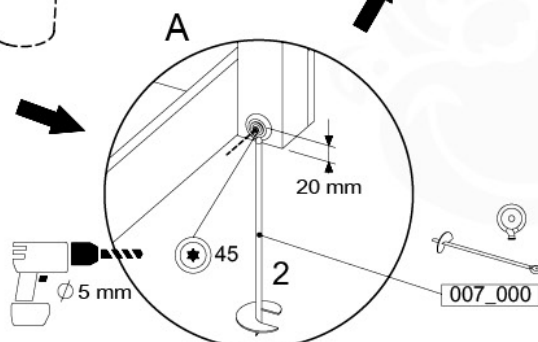

1-Climb frame / 2-Climb frame
457_105

20 Ground Anchors

1

Tower Anchors - 001 - 12.12.2019 - v1

2

CONCRETE
40 L / 80 kg

24h

21 Slide set