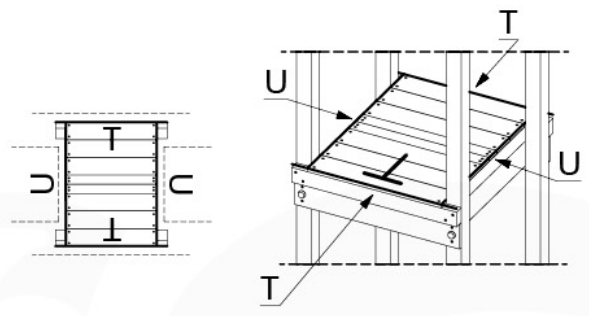

Slide set - 501 - 12x12-2019 - v0.1