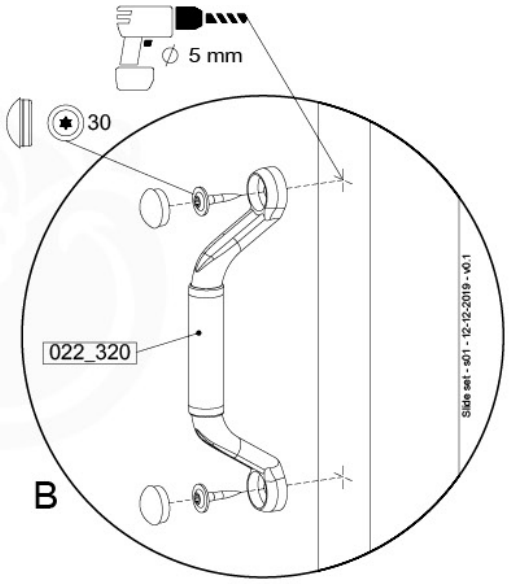

Slide set - 501 - 12x12-2019 - v0.1