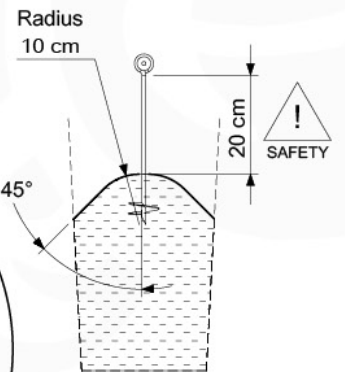

1-Climb frame / 2-Climb frame
457_105

20 Ground Anchors

1

Tower Anchors - 001 - 12.12.2019 - v1

2

CONCRETE
40 L / 80 kg

24h

21 Slide set