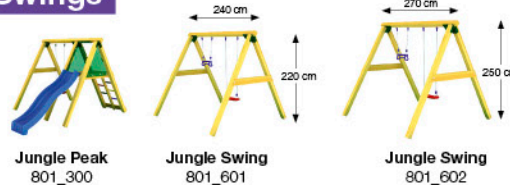

Playtowers

Playhouses

Modules

Swings

Links

Accessories