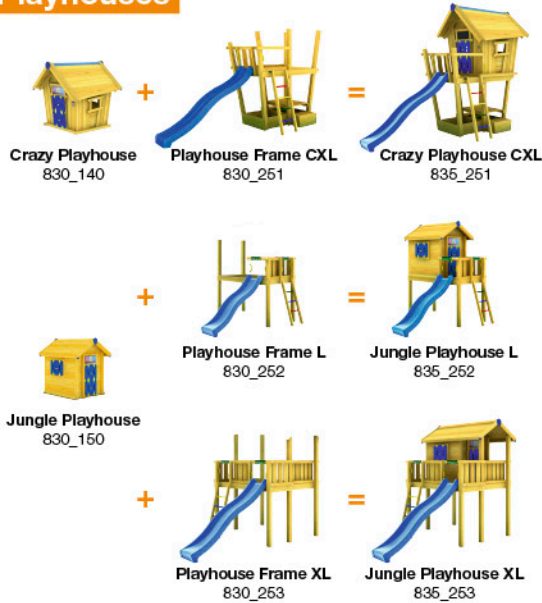

20x
002_051

15 Product Identification

6x
002_041

1x

16

17

Playtowers

Playhouses

Modules

Swings

Links

Accessories

v 2.9.2