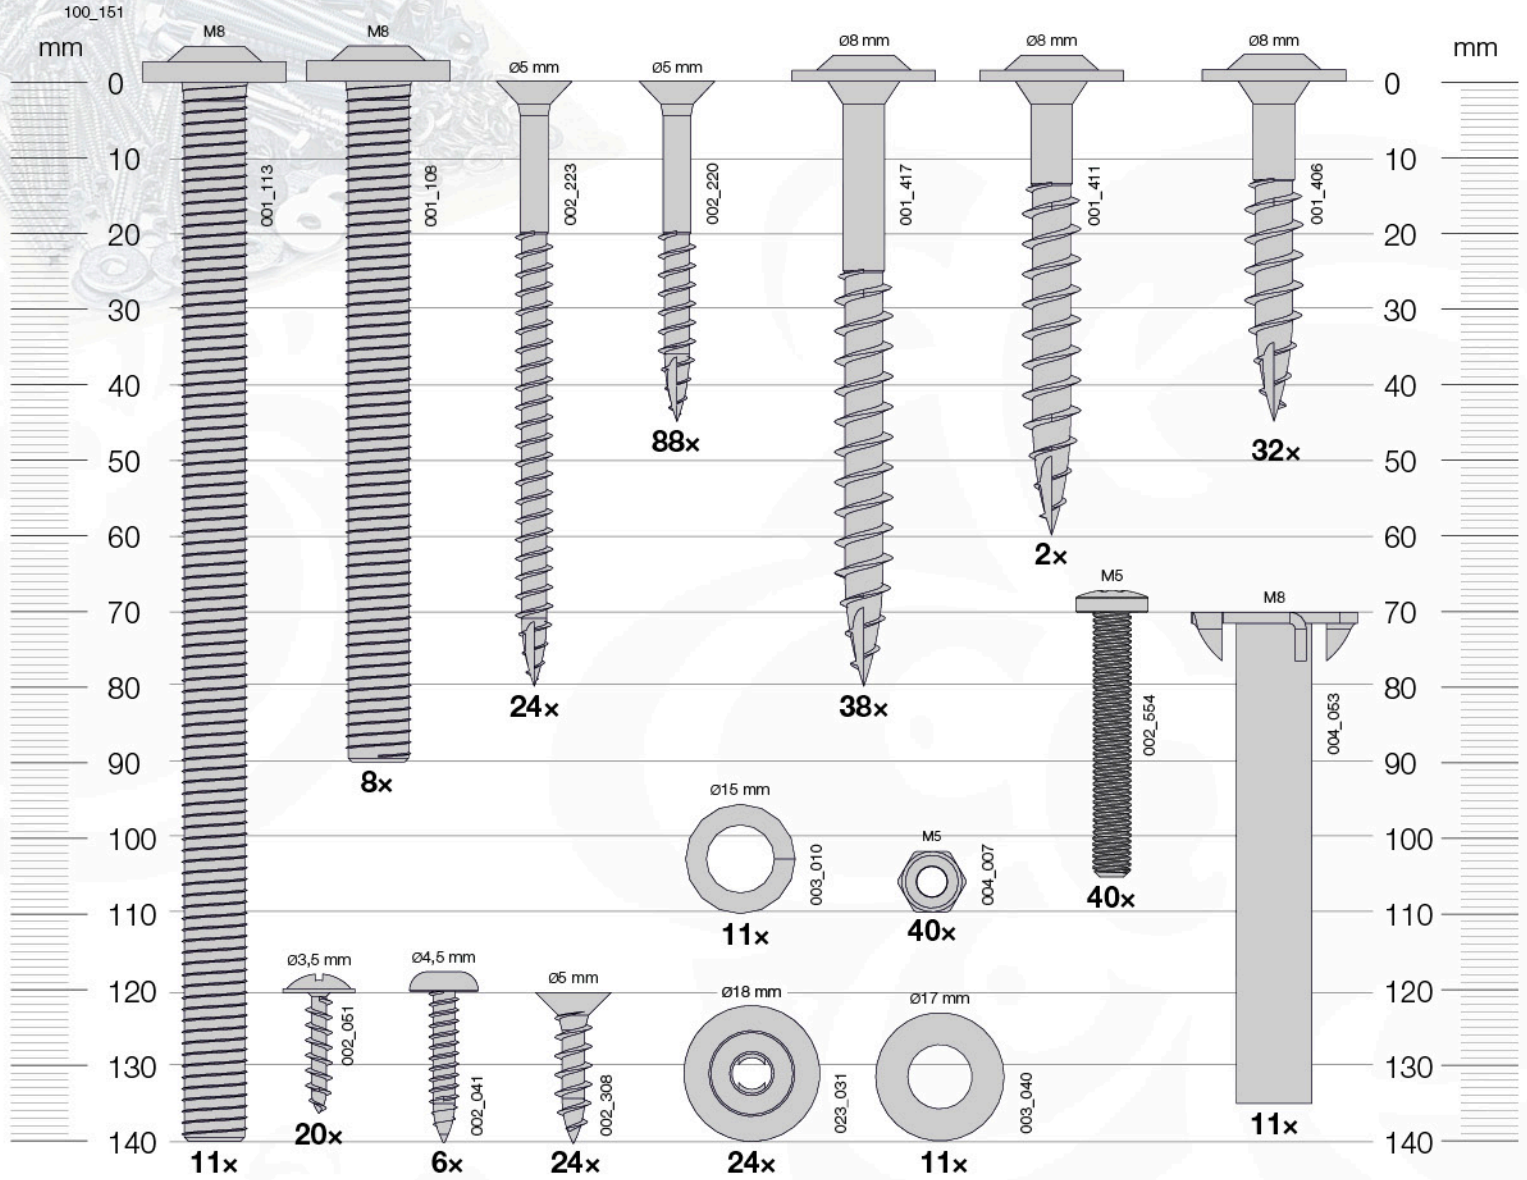

2

Playtowers

Playhouses

Modules

Swings

Links

Accessories

Part 3b

Content Net Link

470_105

Hardware Net Link

Timber Net Link

670_105

2x

2x

3x