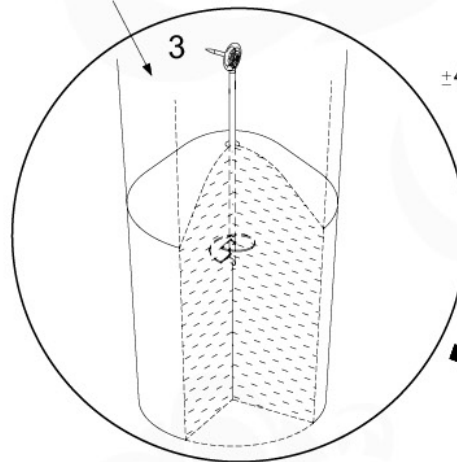

# 20 Ground Anchors

1

Tower Anchors - 001 - 12.12.2019 - v1

2

CONCRETE  
40 L / 80 kg

24h

# 21 Slide set

↓  
1-T

↓  
1-U

Slide set - 500 - 12-12-2019 - v0.1

1

2

3

min. 26 mm  
max. 75 mm