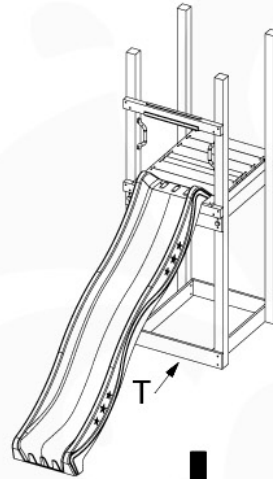

# 20 Ground Anchors

1

Tower Anchors - 001 - 12.12.2019 - v1

2

CONCRETE  
40 L / 80 kg

24h

# 21 Slide set

↓  
1-T

↓  
1-U

Slide set - 500 - 12-12-2019 - v0.1

1

2

3

min. 26 mm  
max. 75 mm