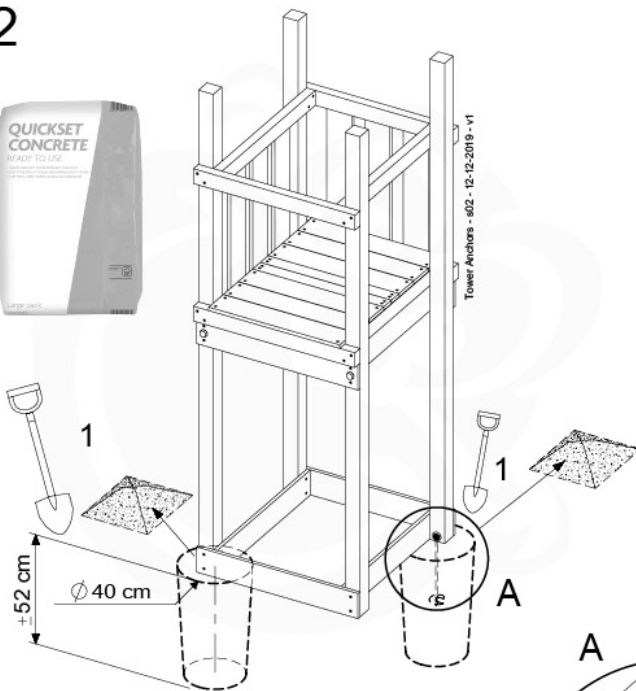

# 20 Ground Anchors

1

Tower Anchors - 001 - 12.12.2019 - v1

2

CONCRETE  
40 L / 80 kg

24h