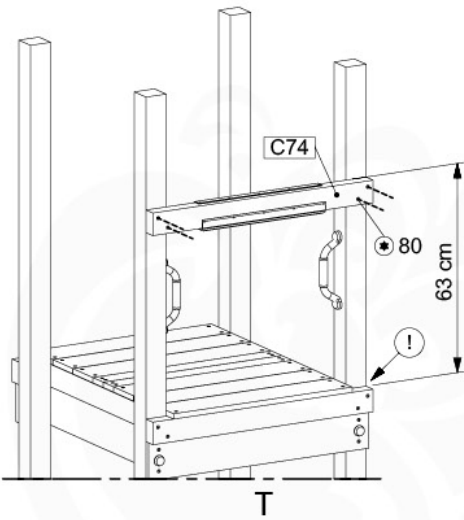

21 Slide set

Slide set - 500 - 12x12-2019 - v0.1

↓
1-T

↓
1-U

1

Slide set - 501 - 12x12-2019 - v0.1