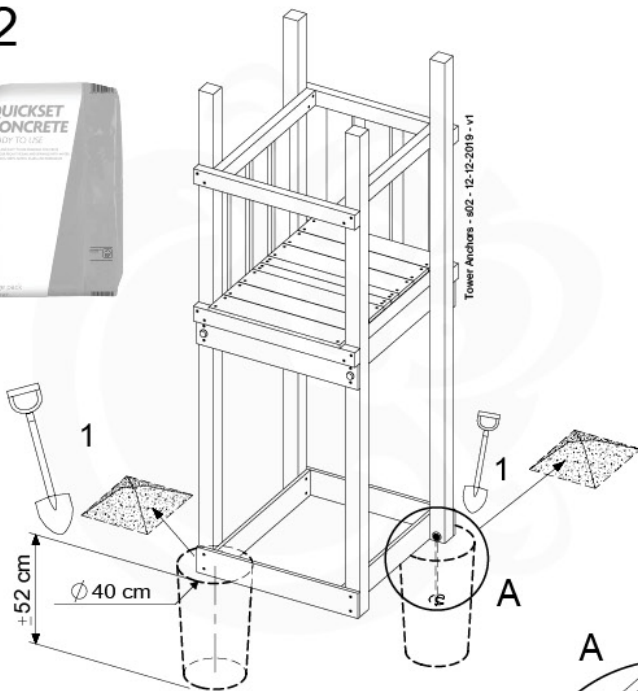

1-Climb frame / 2-Climb frame
457_105

20 Ground Anchors

1

Tower Anchors - 601 - 12.12.2019 - v1

2

CONCRETE
40 L / 80 kg

24h

21 Slide set