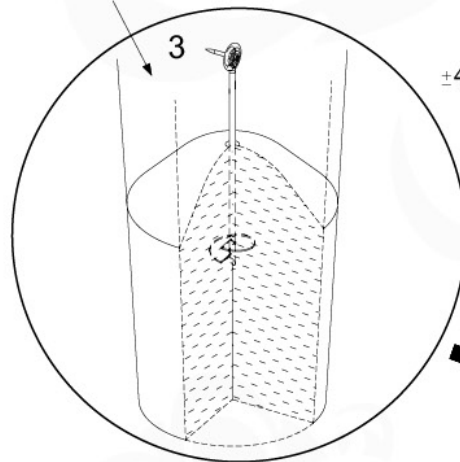

1-Climb frame / 2-Climb frame
457_105

20 Ground Anchors

1

Tower Anchors - 601 - 12.12.2019 - v1

2

CONCRETE
40 L / 80 kg

24h

21 Slide set