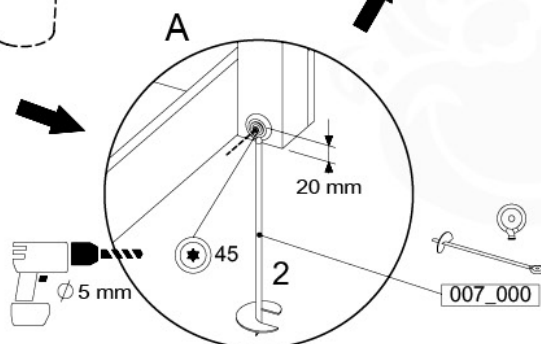

1-Climb frame / 2-Climb frame
457_105

20 Ground Anchors

1

Tower Anchors - 601 - 12.12.2019 - v1

2

CONCRETE
40 L / 80 kg

24h

21 Slide set