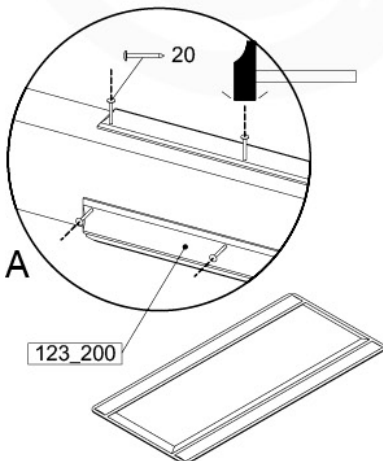

21 Slide set

Slide set - 500 - 12x12-2019 - v0.1

↓
1-T

↓
1-U

1

Slide set - 501 - 12x12-2019 - v0.1