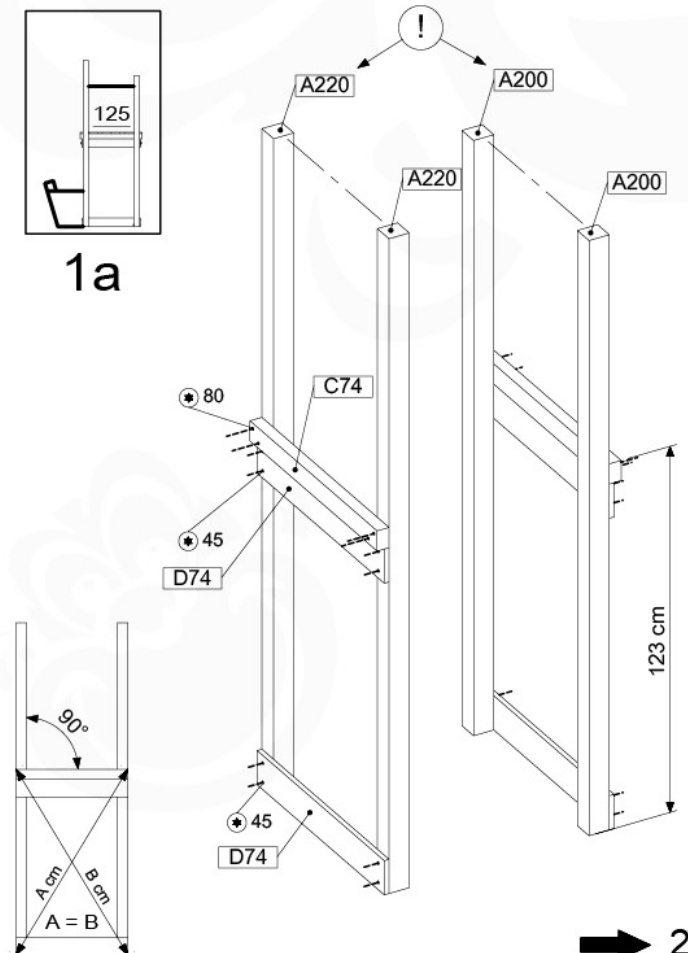

03 Base Tower

Base Tower - 600 - 28-1-2020 - v1

1

1a

Base Tower - 600 X6 - 28-1-2020 - v1

5

➔ 2