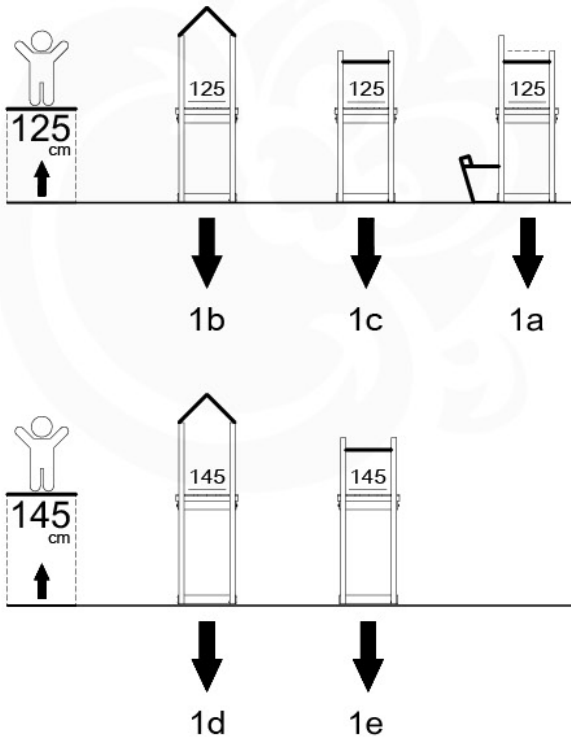

03 Base Tower

Base Tower - 600 - 28-1-2020 - v1

1

1a

Base Tower - 600 X6 - 28-1-2020 - v1

5

➔ 2