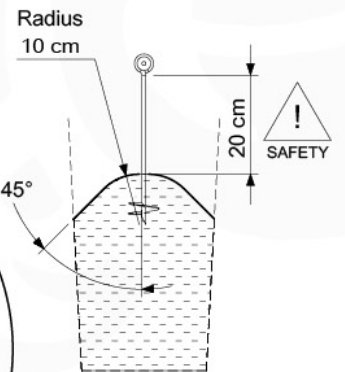

1-Climb frame / 2-Climb frame
457_105

20 Ground Anchors

1

Tower Anchors - 601 - 12.12.2019 - v1

2

CONCRETE
40 L / 80 kg

24h

21 Slide set