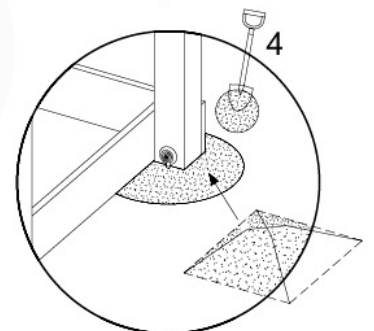

1-Climb frame / 2-Climb frame
457_105

20 Ground Anchors

1

Tower Anchors - 601 - 12.12.2019 - v1

2

CONCRETE
40 L / 80 kg

24h

21 Slide set