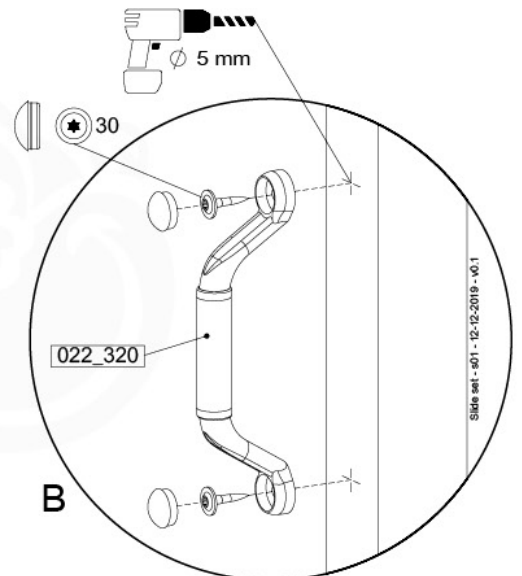

21 Slide set

Slide set - 500 - 12x12-2019 - v0.1

↓
1-T

↓
1-U

1

Slide set - 501 - 12x12-2019 - v0.1