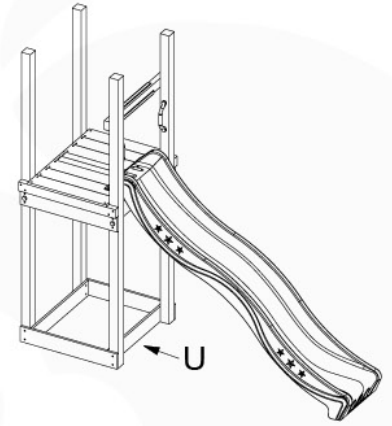

21 Slide set

Slide set - 500 - 12x12-2019 - v0.1

↓
1-T

↓
1-U

1

Slide set - 501 - 12x12-2019 - v0.1