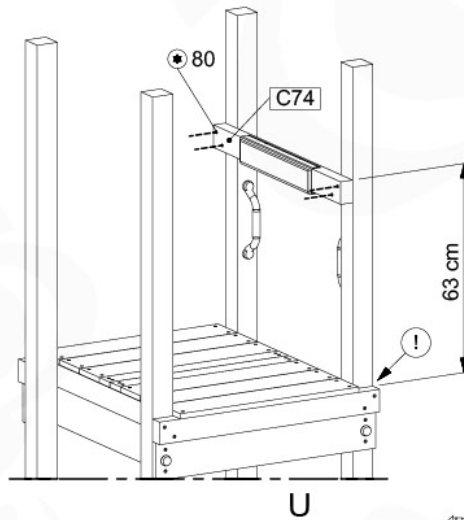

21 Slide set

Slide set - 500 - 12x12-2019 - v0.1

↓
1-T

↓
1-U

1

Slide set - 501 - 12x12-2019 - v0.1