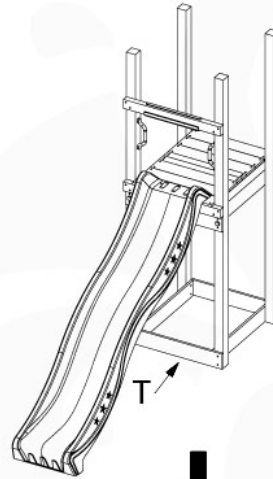

21 Slide set

Slide set - 500 - 12x12-2019 - v0.1

↓
1-T

↓
1-U

1

Slide set - 501 - 12x12-2019 - v0.1