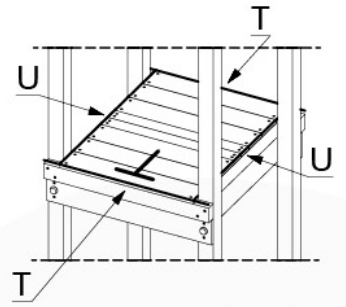

21 Slide set

Slide set - 500 - 12x12-2019 - v0.1

↓
1-T

↓
1-U

1

Slide set - 501 - 12x12-2019 - v0.1