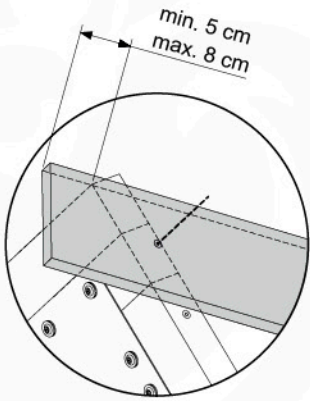

CE **GS** **EN**

© 2017 Jungle Gym B.V. - Amsterdam, The Netherlands. Copyrighted material. Do not reproduce under penalty of law. 040_239_2011_Part_2_Assembly_Crazy_Playhouse - 20161108

4a'

4b

4x 45 mm
002_220 