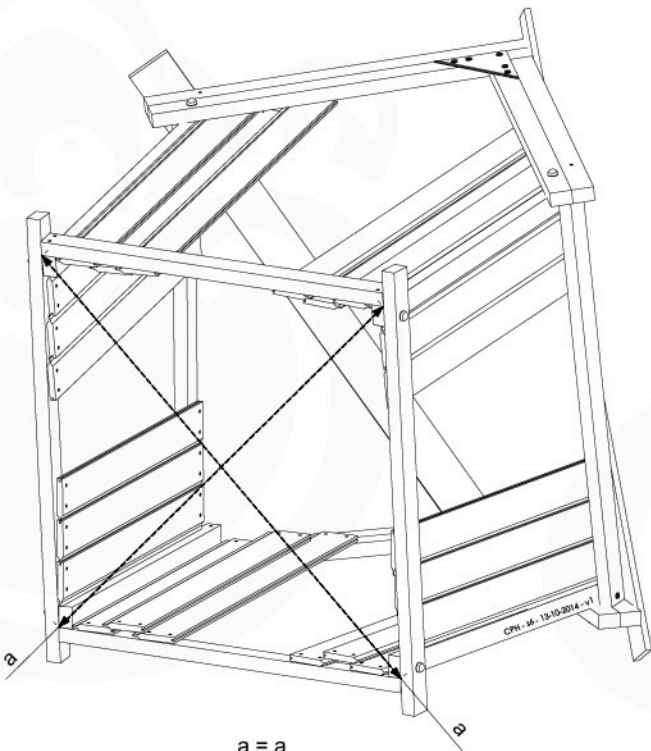

4d

8x 45 mm
002_220

a = a