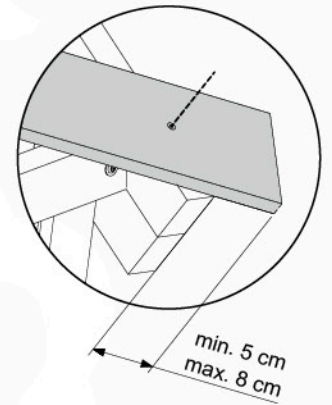

CE **GS** **EN**

© 2017 Jungle Gym B.V. - Amsterdam, The Netherlands. Copyrighted material. Do not reproduce under penalty of law. 040_239_2011_Part_2_Assembly_Crazy_Playhouse - 20161108

4a'

4b

4x 45 mm
002_220 