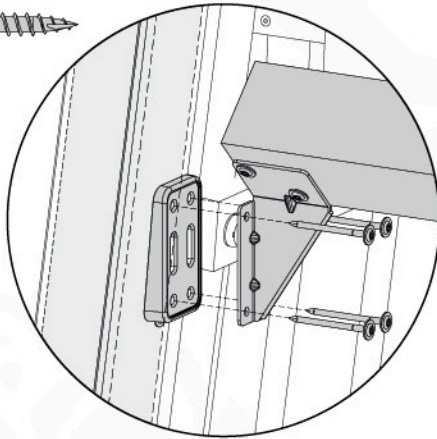

Extra: Swing/Climb Module

1

1'

2+2'

3

3'