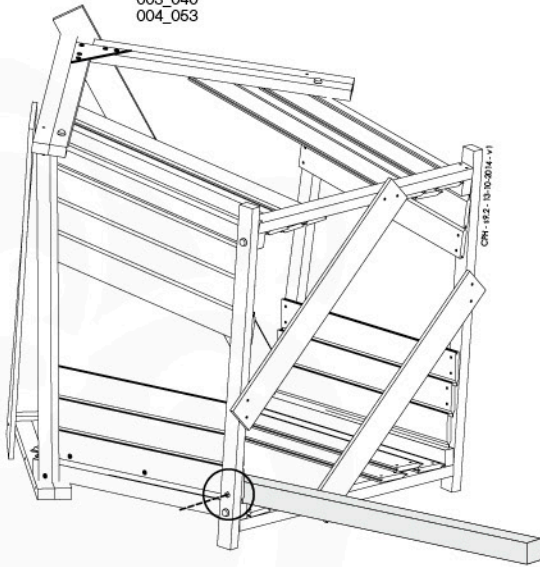

5c

1x
001_111/
001_113
003_010
003_040
004_053