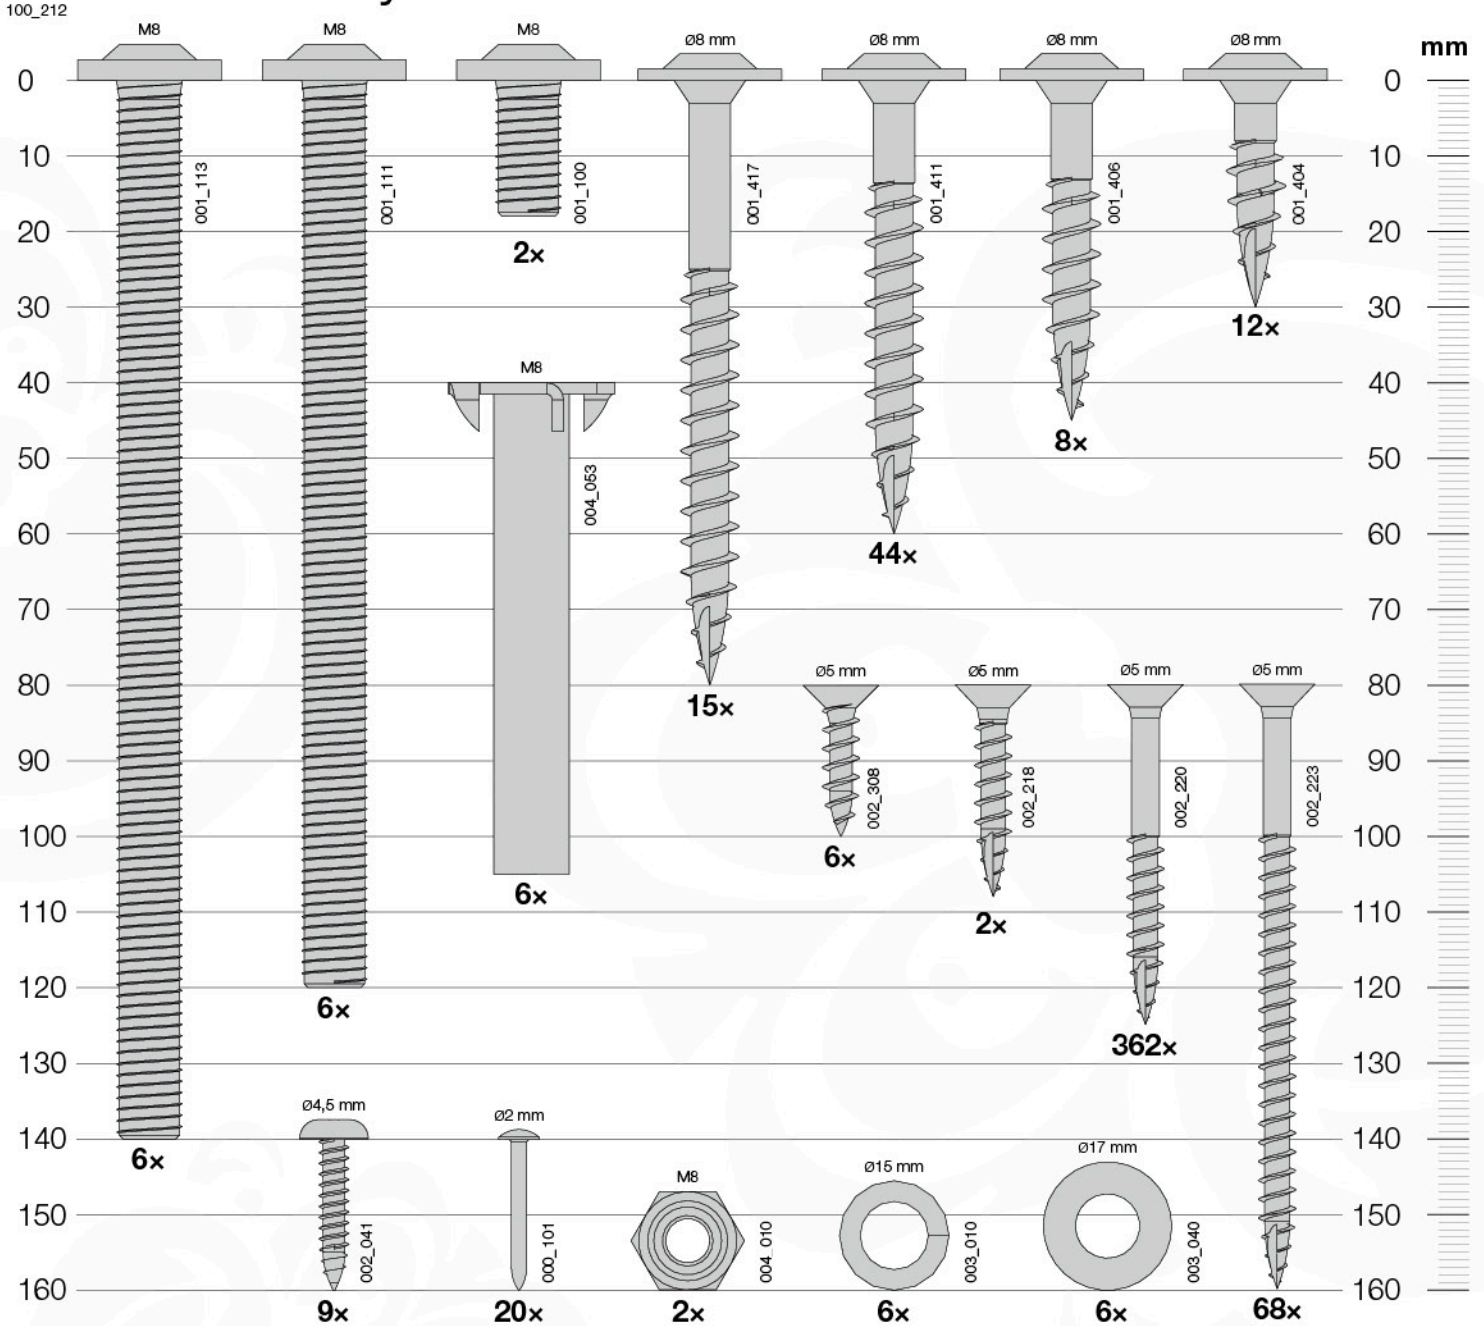

Hardware Playhouse Frame CXL