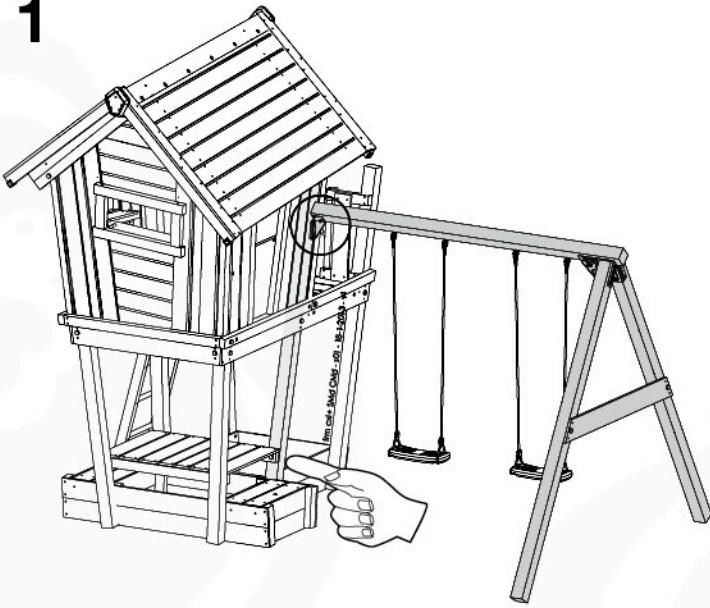

Extra: Swing/Climb Module

1