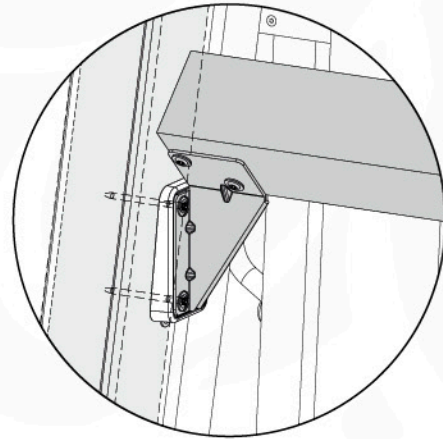

Extra: Swing/Climb Module

1

1'

2+2'

3

3'