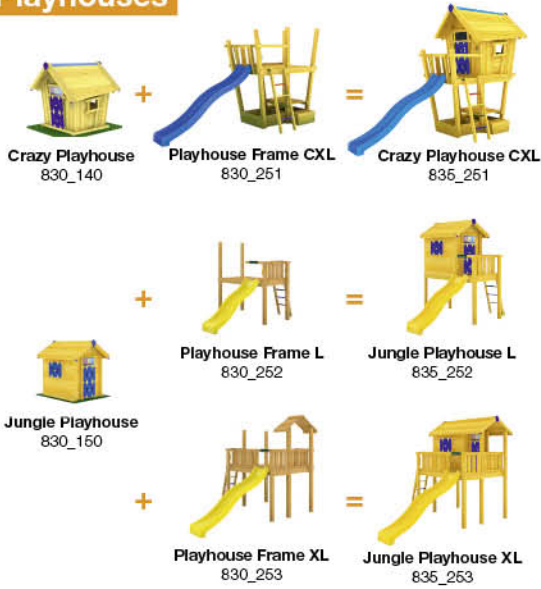

6x
002_041

1x
022_392

Fort - 08 - 30-12-2014 - v1

Playtowers

Playhouses

Swings

Links

Modules