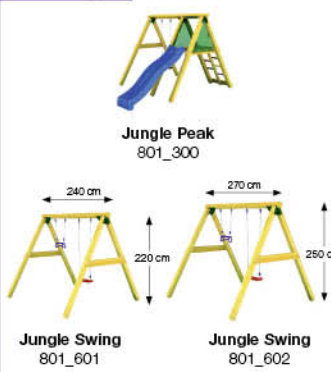

6x
002_041

1x
022_392

Fort - 08 - 30-12-2014 - v1

Playtowers

Playhouses

Swings

Links

Modules