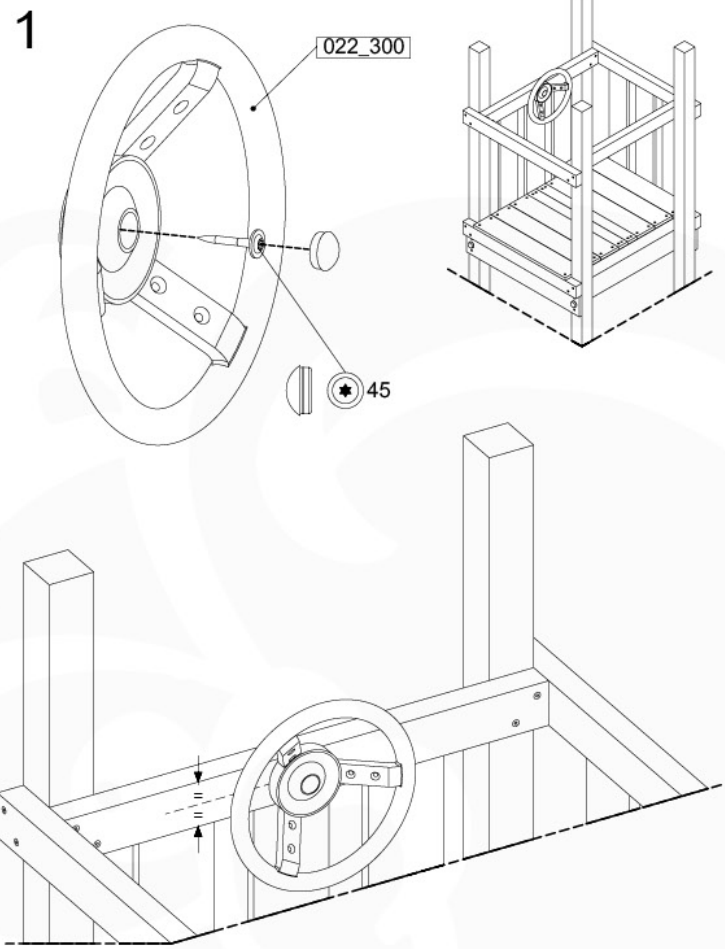

22 Accessories

Accessory set - 301 - 21-11-2019 - v0