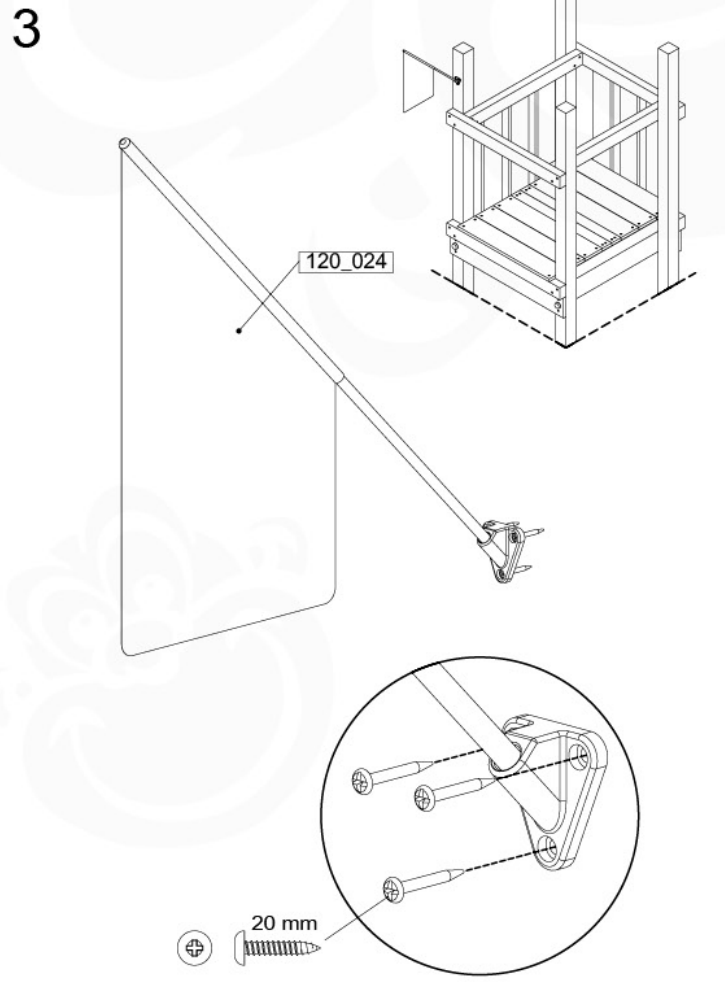

22 Accessories

Accessory set - 301 - 21-11-2019 - v0

Accessory set - 302/3 - 21-11-2019 - v0