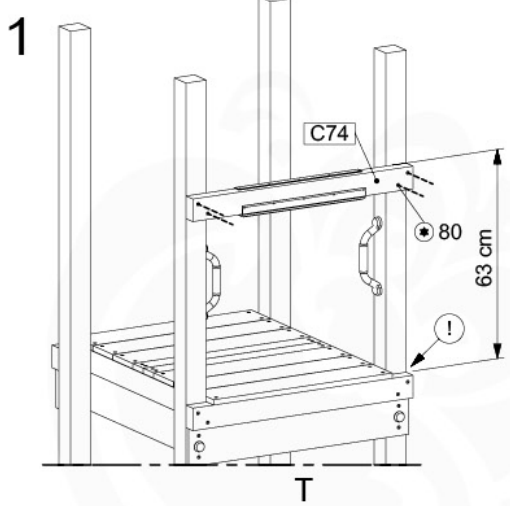

1-Swing frame / 2-Swing frame
457_101

+

20

1-Climb frame / 2-Climb frame
457_105

20 Ground Anchors

1

Tower Anchors - 001 - 12.12.2019 - v1

2

CONCRETE
40 L / 80 kg

24h

21 Slide set

Slide set - 500 - 12x12-2019 - v0.1

↓
1-T

↓
1-U

2

3