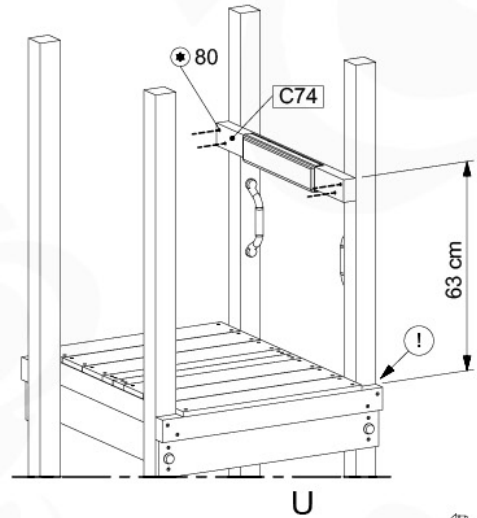

1-Swing frame / 2-Swing frame
457_101

+

20

1-Climb frame / 2-Climb frame
457_105

20 Ground Anchors

1

Tower Anchors - 001 - 12.12.2019 - v1

2

CONCRETE
40 L / 80 kg

24h

21 Slide set

Slide set - 500 - 12x12-2019 - v0.1

↓
1-T

↓
1-U

2

3