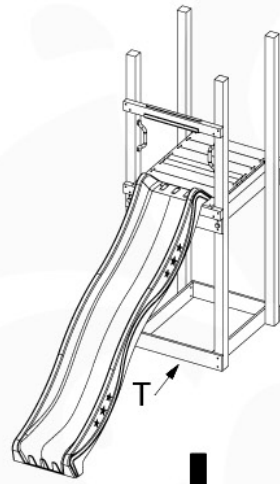

1-Swing frame / 2-Swing frame
457_101

+

20

1-Climb frame / 2-Climb frame
457_105

20 Ground Anchors

1

Tower Anchors - 001 - 12.12.2019 - v1

2

CONCRETE
40 L / 80 kg

24h

21 Slide set

Slide set - 500 - 12x12-2019 - v0.1

↓
1-T

↓
1-U

2

3