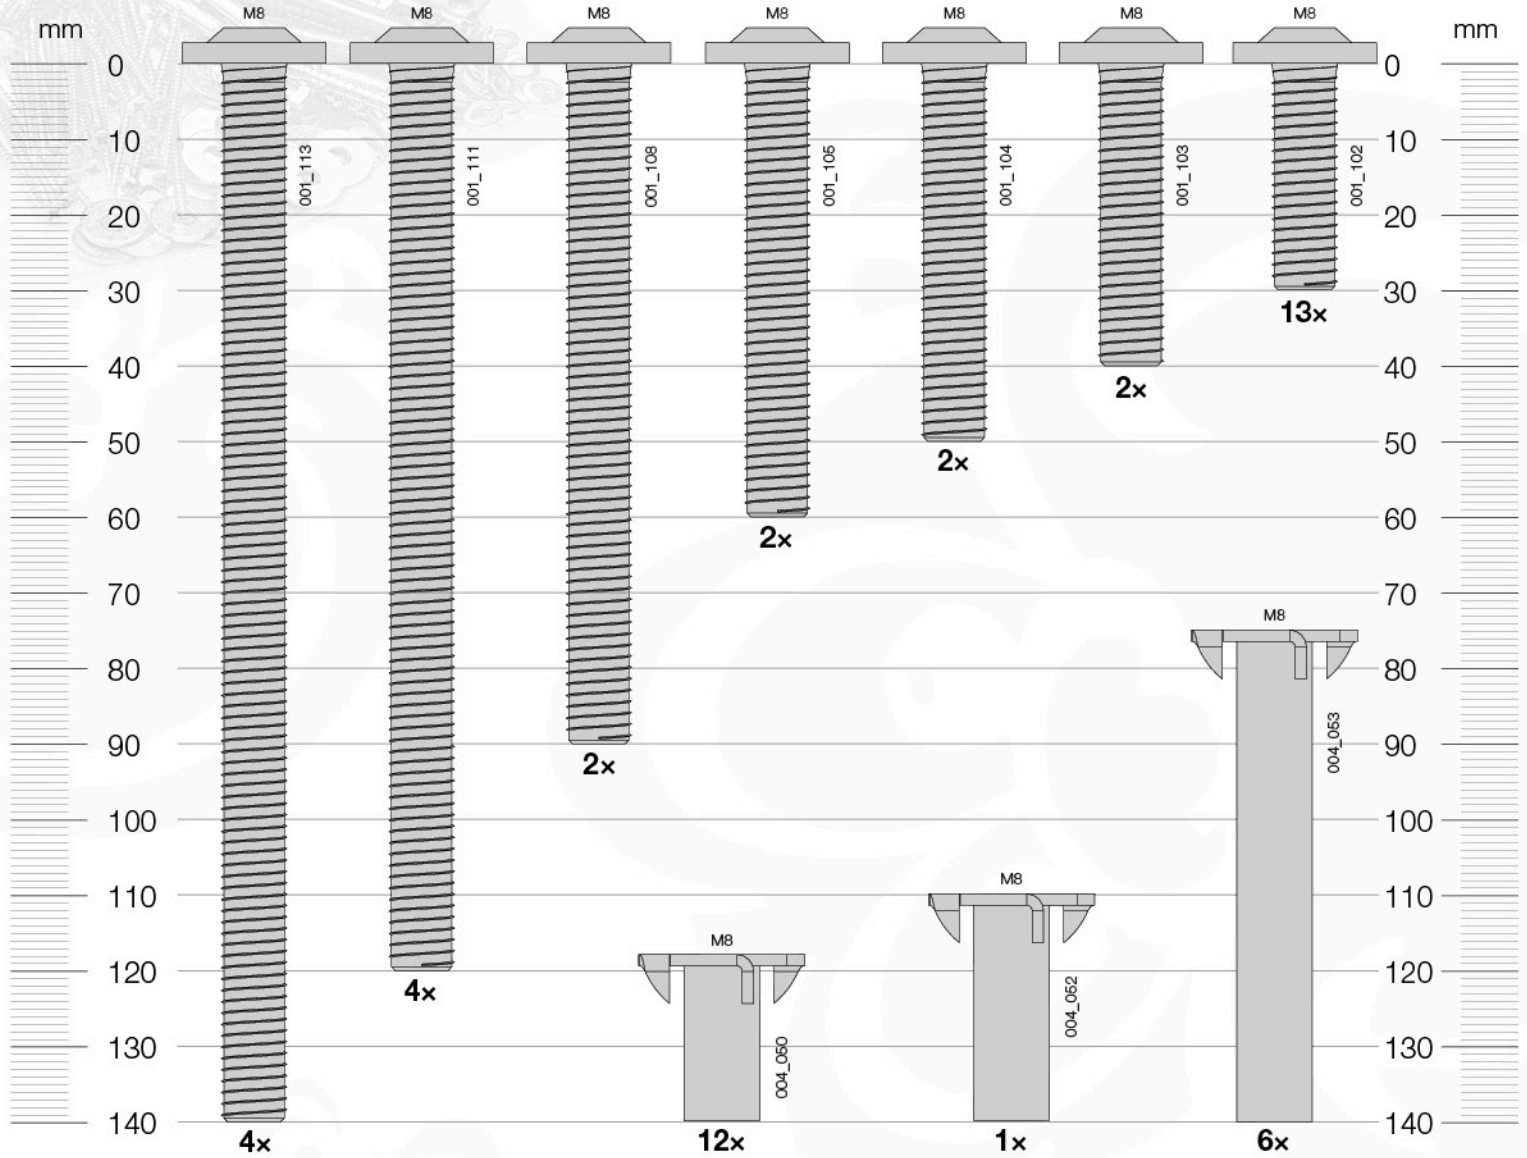

Hardware Bridge Module

100_118