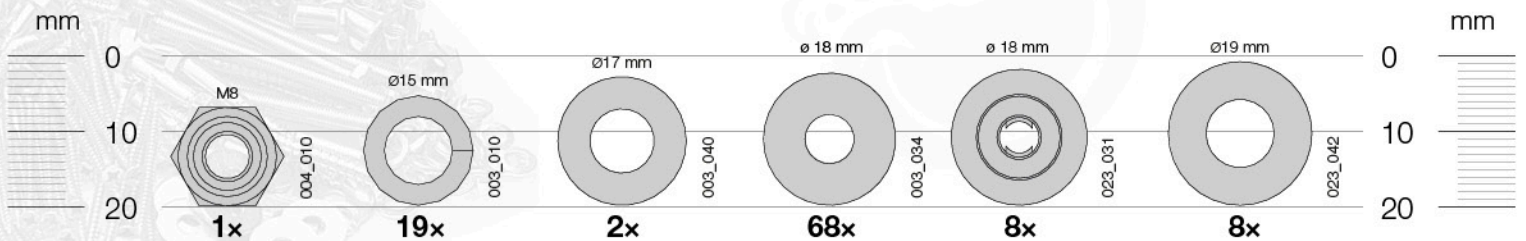

Content Bridge Module

450_240

Quantity	Part Number	Description
1x	141_091	General Safety Manual (040_805)
1x	141_091	Timber Cutting Manual (040_791)
1x	141_091	Part Assembly Manual (040_118)
1x	141_091	3b Assembly Manual (040_119)
2x	008_043	Steel Plate
4x	005_019	Green L-Bracket
1x	021_107	Jungle Gym Ball
1x	120_248	White Washer
2x	120_242	White Washer
43x	120_005	White Washers
8x	022_845	Yellow Safety Helmets
1x	120_490	Yellow Safety Vest
1x	022_392	Green Safety Vest
4x	022_320	Yellow Safety Hook
6x	022_50x	Colorful Safety Connectors (Yellow, Blue, Red, Green)
2x	123_206	Green Foam Mat
2x	005_050	Green Foam Mat
2x	123_200	Green Foam Mat with Holes
1x	022_913	Green Metal Connector
1x	121_215	Green Rope
38x	022_911	Red Safety Connector
1x	005_063	Green Metal Connector
2x	020_515	Green Foam Mat
2x	005_514	Green Metal Connector

Hardware Bridge Module

100_118