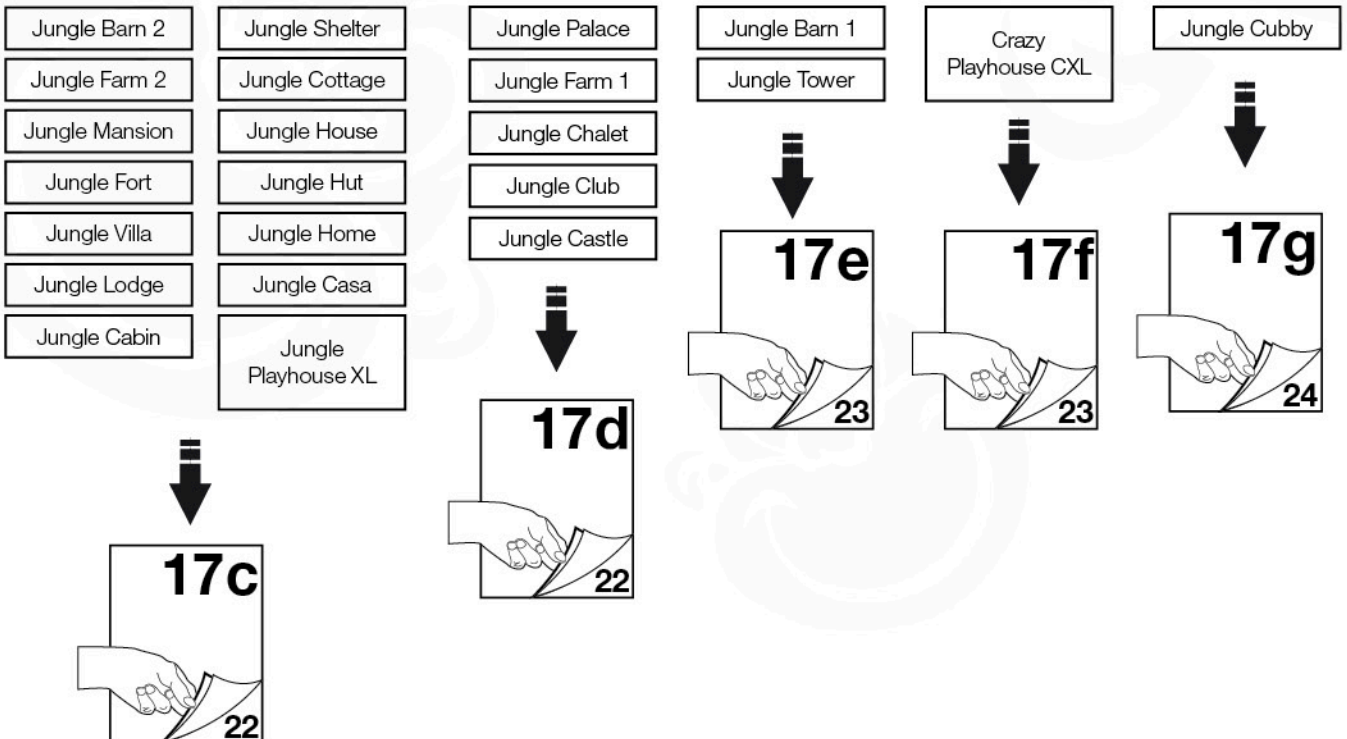

16

2x
123_206

2x

17a

4x
001_417
120_006

17b

17c

- | | |
|----------------|---------------------|
| Jungle Barn 2 | Jungle Casa |
| Jungle Farm 2 | Jungle Playhouse XL |
| Jungle Mansion | |
| Jungle Fort | |
| Jungle Villa | |
| Jungle Lodge | |
| Jungle Cabin | |
| Jungle Shelter | |
| Jungle Cottage | |
| Jungle House | |
| Jungle Hut | |
| Jungle Home | |

17d

- | |
|---------------|
| Jungle Palace |
| Jungle Farm 1 |
| Jungle Chalet |
| Jungle Club |
| Jungle Castle |

17e

Jungle Barn 1
Jungle Tower

17h

17f

Crazy
Playhouse CXL

17h