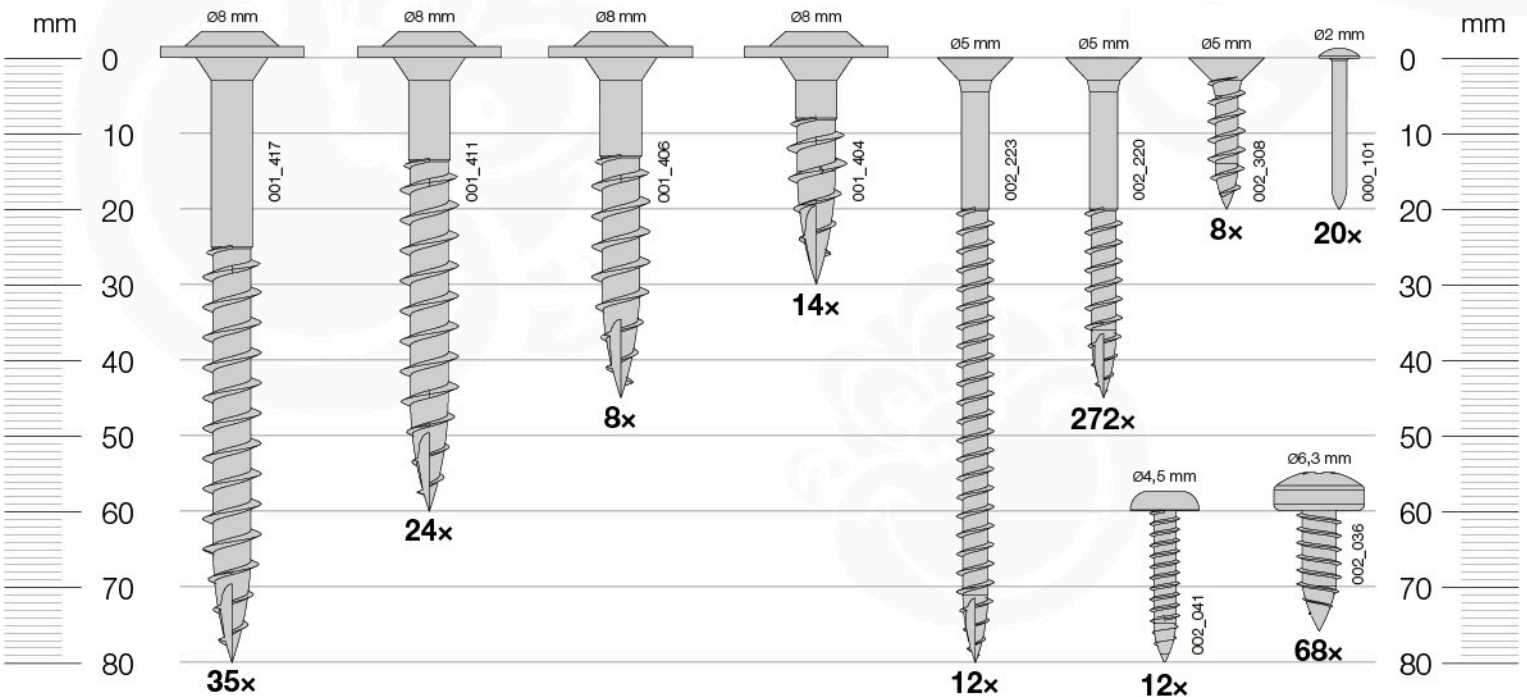

Hardware Bridge Module

100_118