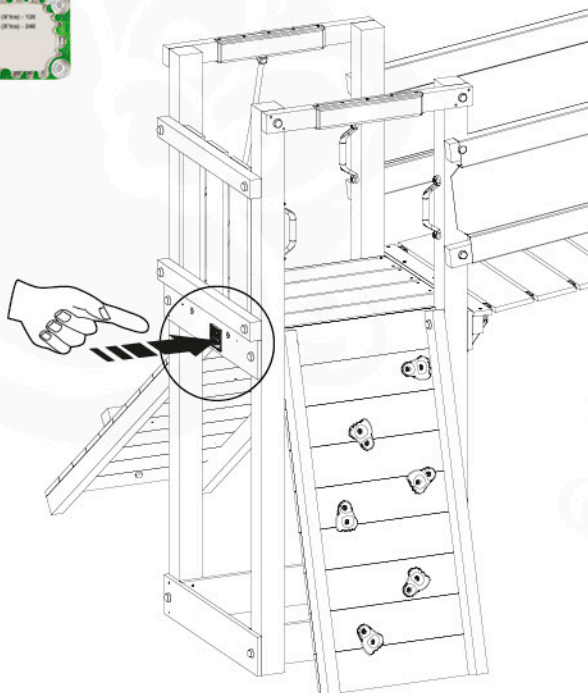

26

27 Safety Check

1x
021_107

min. 23 cm

28 Product Identification

6x
002_041

1x

29

Playtowers

Playhouses

Modules

Swings

Links

Accessories